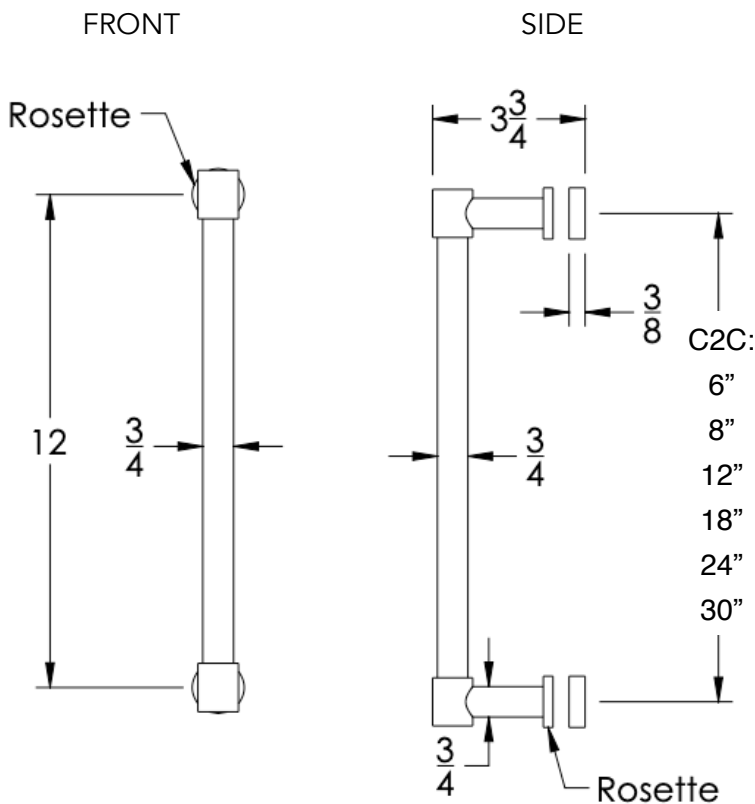

## FEATURES

- Premium 304 Grade Stainless Steel
- Solid Mount Construction
- Concealed Installation Hardware
- Solid End Cap provided for side opposite to the door for a seamless look

Small Rosette  
(Dia 1 1/8")

Medium Rosette  
(Dia 1 1/4")

Large Rosette  
(Large 1 1/2")

**Installation Notes:** Center to center hole drilling dimension are same as mentioned in column. Diameter of glass hole for installation is 1/2".

Standard hardware supplied can accommodate glass thicknesses 1/4" to 1/2". Please contact us for custom hardware in case glass thickness exceeds 1/2".

Small Rosette  
(Dia 1 1/8")

Medium Rosette  
(Dia 1 1/4")

Large Rosette  
(Dia 1 1/2")

Dimensions in inches

Small Dia 1 1/8"

Medium Dia 1 1/4"

Large Dia 1 1/2"

NOTE: Dimensions subject to change without notice.