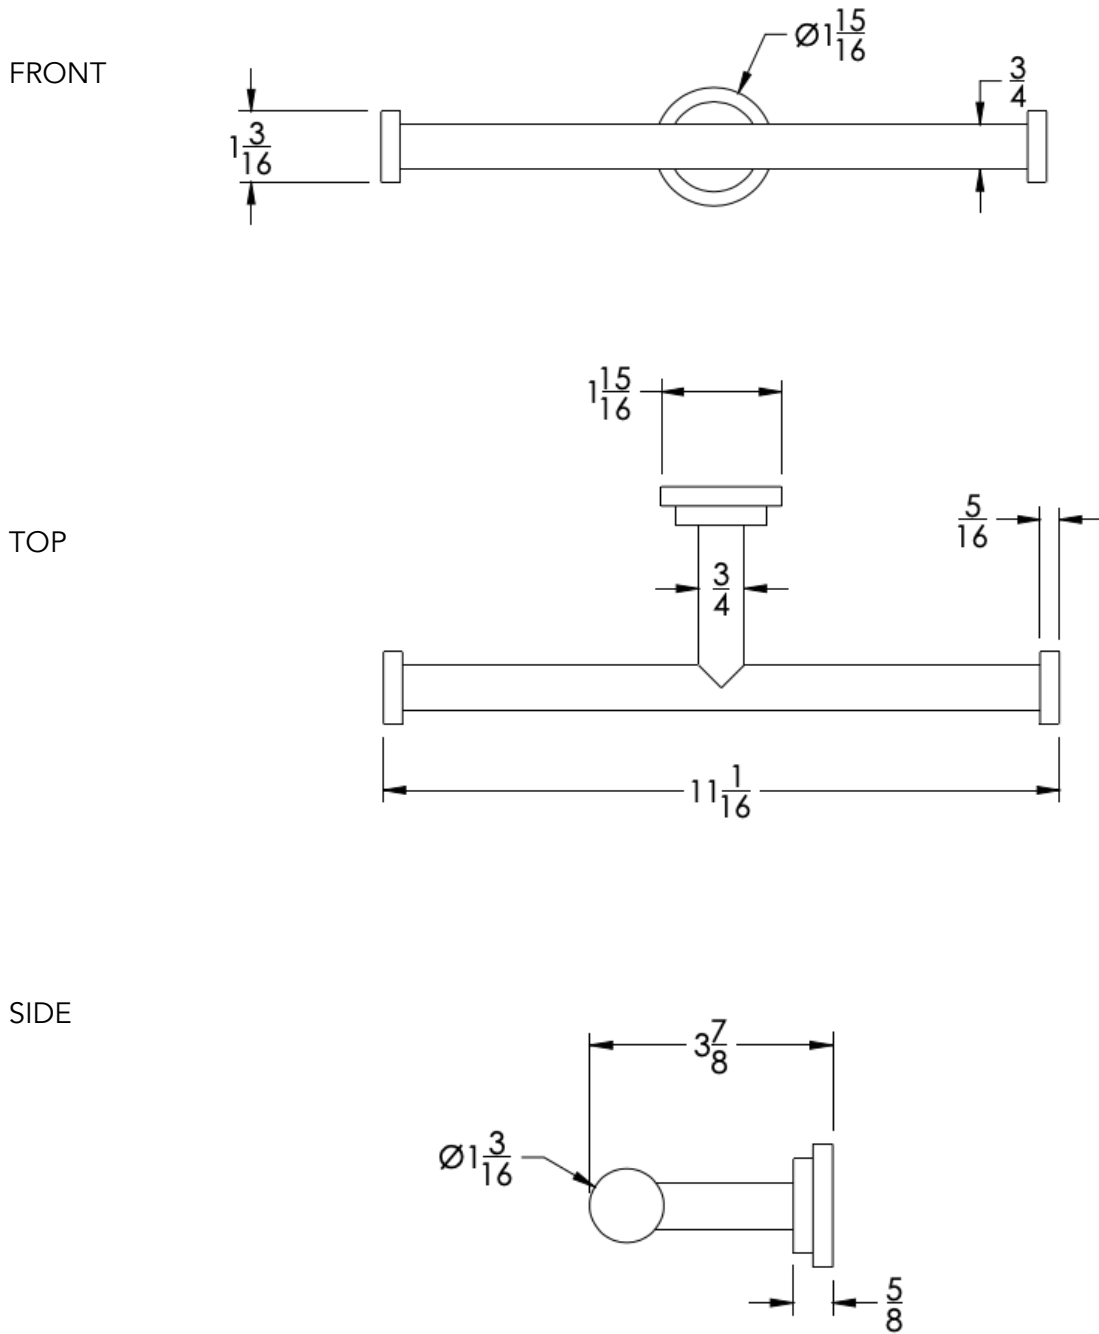

neelnox

LET
THERE
BE **DESIGN.**

FEATURES

- Premium 304 Grade Stainless Steel
- Solid Mount Construction
- Concealed Installation Hardware
- State of the art wall anchors included for installation on Dry wall or Tile

COLLECTION FORM CLASSIC

TISSUE HOLDER

Model	Product	Finishes Available
FMC-TPHD1	Tissue Holder	Multiple finishes available. Over 23 finishes to choose from.

FINISHES			
	Polished (-P)	Antique Copper (-ACOP)	Polished Gold (-PGLD)
	Brushed (-B)	Polished Brass (-PBRS)	Brushed Copper (-BCOP)
	Brushed Gold (-BGLD)	Matte White (-WHT)	Brushed Rose Gold (-BRGD)
	Matte Black (-BLK)	Brushed Modern Bronze (-BMBRZ)	Brushed Black (-BRBLK)
	Oil Rubbed Bronze (-ORB)	Glossy White (-GWHT)	Polished Black (-PBLK)
	Brushed Brass (-BBRS)	Polished Rose Gold (-PRGD)	Antique Nickel (-ANKL)
	Brushed Bronze (-BBRZ)	Unlacquered Brass (-UBRS)	Black Nickel (-NKBL)
	Antique Brass (-ABRS)	Polished Nickel (-PNKL)	

Dimensions in inches

NOTE: Dimensions subject to change without notice.