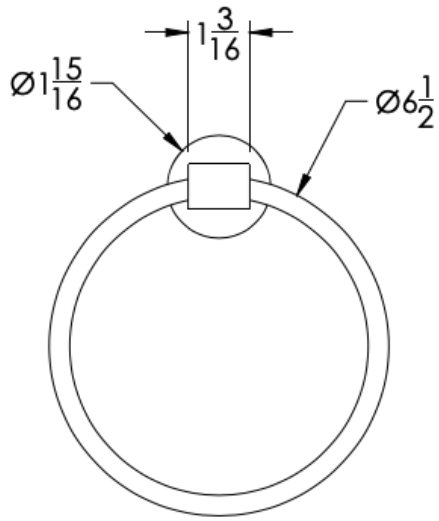

COLLECTION FORM

TOWEL RING

Model	Product	Finishes Available
FRM-TWR5	Towel Ring	Multiple finishes available. Over 23 finishes to choose from.

FINISHES			
Polished (-P)	Antique Copper (-ACOP)	Polished Gold (-PGLD)	
Brushed (-B)	Polished Brass (-PBRS)	Brushed Copper (-BCOP)	
Brushed Gold (-BGLD)	Matte White (-WHT)	Brushed Rose Gold (-BRGD)	
Matte Black (-BLK)	Brushed Modern Bronze (-BMBRZ)	Brushed Black (-BRBLK)	
Oil Rubbed Bronze (-ORB)	Glossy White (-GWHT)	Polished Black (-PBLK)	
Brushed Brass (-BBRS)	Polished Rose Gold (-PRGD)	Antique Nickel (-ANKL)	
Brushed Bronze (-BBRZ)	Unlacquered Brass (-UBRS)	Black Nickel (-NKBL)	
Antique Brass (-ABRS)	Polished Nickel (-PNKL)		

Dimensions in inches

FRONT

TOP

SIDE

NOTE: Dimensions subject to change without