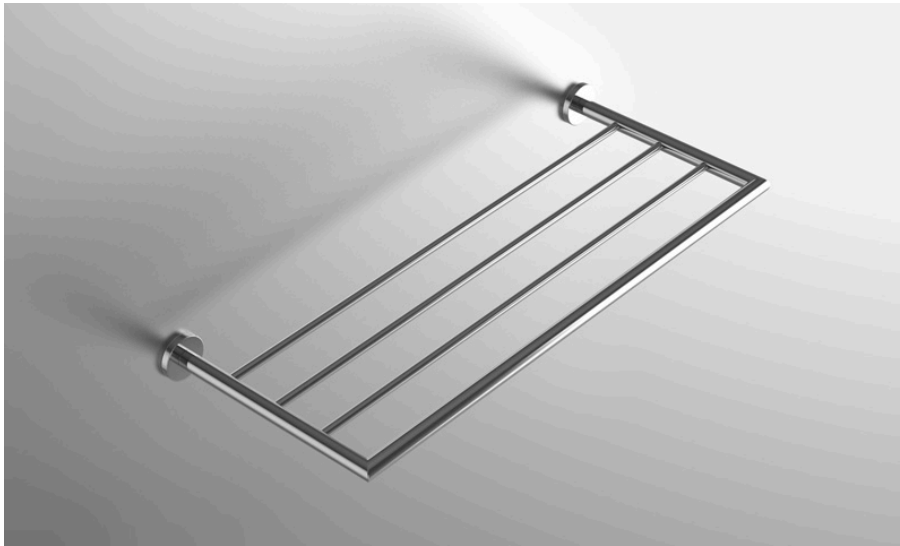

neelnox

LET
THERE
BE **DESIGN.**

FEATURES

- Premium 304 Grade Stainless Steel
- Solid Mount Construction
- Concealed Installation Hardware
- State of the art wall anchors included for installation on Dry wall or Tile

COLLECTION FORM

TOWEL RACK

Model	Product	Finishes Available
FRM-TRK24	24" Towel Rack	Multiple finishes available. Over 23 finishes to choose from.
FRM-TRK20	20" Towel Rack	

FINISHES			
Polished (-P)	Antique Copper (-ACOP)	Polished Gold (-PGLD)	
Brushed (-B)	Polished Brass (-PBRS)	Brushed Copper (-BCOP)	
Brushed Gold (-BGLD)	Matte White (-WHT)	Brushed Rose Gold (-BRGD)	
Matte Black (-BLK)	Brushed Modern Bronze (-BMBRZ)	Brushed Black (-BRBLK)	
Oil Rubbed Bronze (-ORB)	Glossy White (-GWHT)	Polished Black (-PBLK)	
Brushed Brass (-BBRS)	Polished Rose Gold (-PRGD)	Antique Nickel (-ANKL)	
Brushed Bronze (-BBRZ)	Unlacquered Brass (-UBRS)	Black Nickel (-NKBL)	
Antique Brass (-ABRS)	Polished Nickel (-PNKL)		