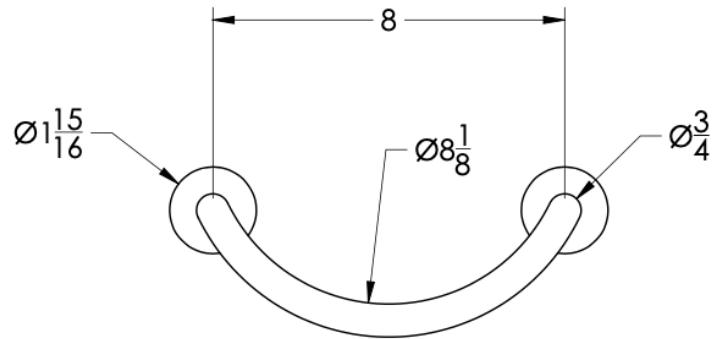

COLLECTION FORM

TOWEL RING

Model	Product	Finishes Available
FRM-TWR1	Towel Ring	Multiple finishes available. Over 23 finishes to choose from.

FINISHES			
Polished (-P)	Antique Copper (-ACOP)	Polished Gold (-PGLD)	
Brushed (-B)	Polished Brass (-PBRS)	Brushed Copper (-BCOP)	
Brushed Gold (-BGLD)	Matte White (-WHT)	Brushed Rose Gold (-BRGD)	
Matte Black (-BLK)	Brushed Modern Bronze (-BMBRZ)	Brushed Black (-BRBLK)	
Oil Rubbed Bronze (-ORB)	Glossy White (-GWHT)	Polished Black (-PBLK)	
Brushed Brass (-BBRS)	Polished Rose Gold (-PRGD)	Antique Nickel (-ANKL)	
Brushed Bronze (-BBRZ)	Unlacquered Brass (-UBRS)	Black Nickel (-NKBL)	
Antique Brass (-ABRS)	Polished Nickel (-PNKL)		

Dimensions in inches

FRONT

TOP

SIDE

NOTE: Dimensions subject to change without notice.