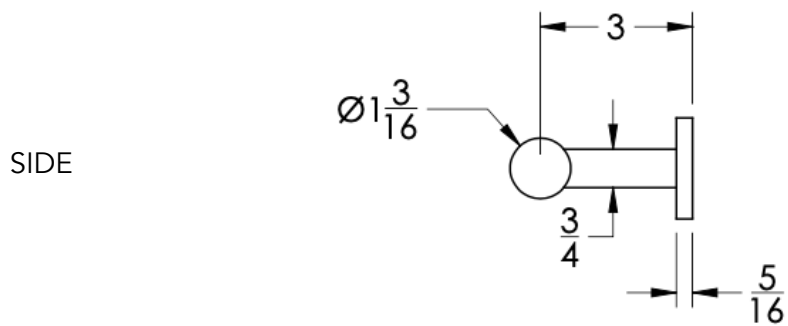

Dimensions in inches

NOTE: Dimensions subject to change without notice.