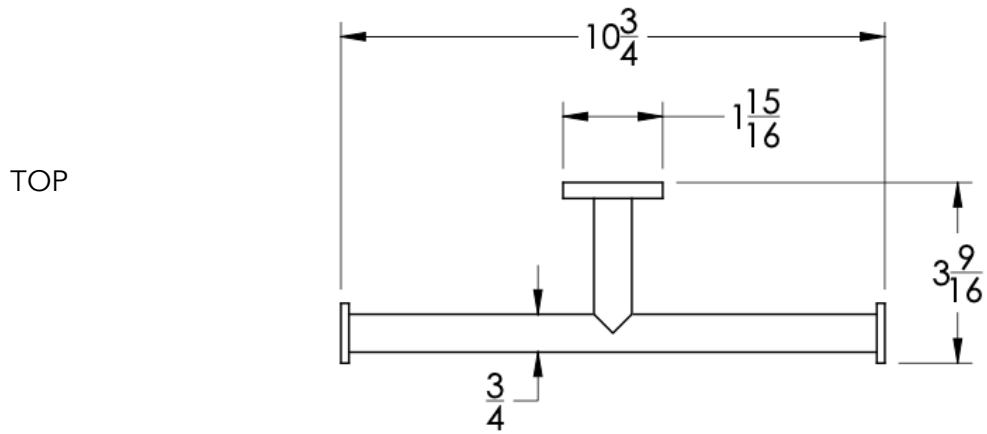

### FEATURES

- Premium 304 Grade Stainless Steel
- Solid Mount Construction
- Concealed Installation Hardware
- State of the art wall anchors included for installation on Dry wall or Tile

Dimensions in inches

NOTE: Dimensions subject to change without notice.