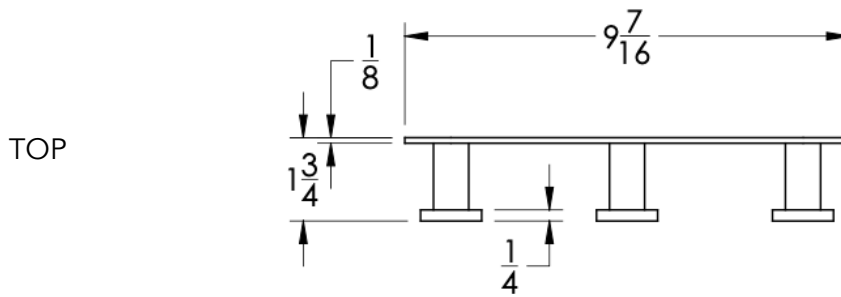

Dimensions in inches

NOTE: Dimensions subject to change without notice.