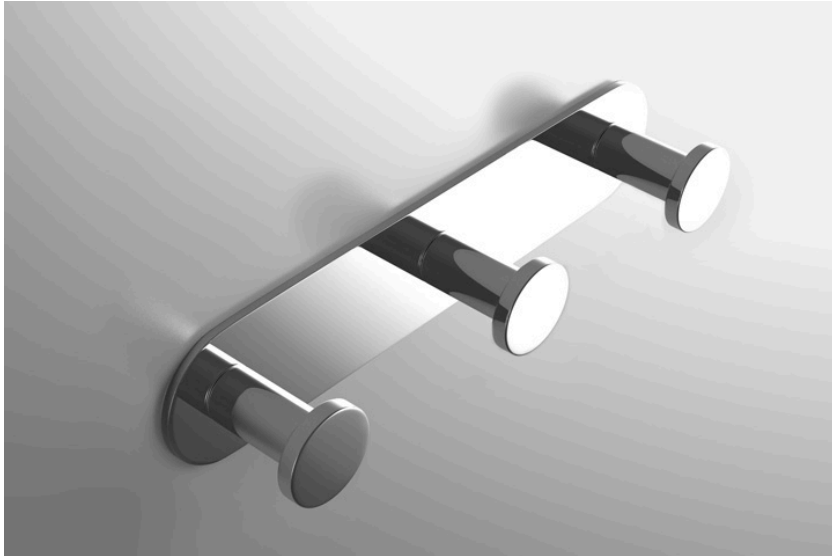

# neelnox

LET  
THERE  
BE **DESIGN.**

## FEATURES

- Premium 304 Grade Stainless Steel
- Solid Mount Construction
- Concealed Installation Hardware
- State of the art wall anchors included for installation on Dry wall or Tile