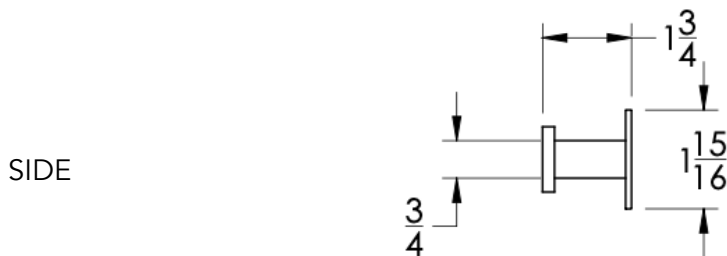

Dimensions in inches

NOTE: Dimensions subject to change without notice.