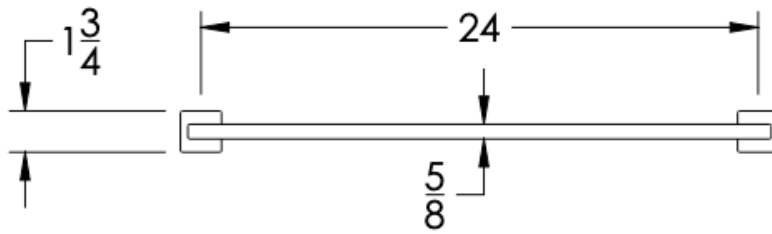

neelnox

LET
THERE
BE **DESIGN.**

FEATURES

- Premium 304 Grade Stainless Steel
- Solid Mount Construction
- Concealed Installation Hardware
- State of the art wall anchors included for installation on Dry wall or Tile

COLLECTION RHYME

TOWEL BAR

Model	Product	Finishes Available
RHM-TWB24-D	Towel Bar	Multiple finishes available. Over 23 finishes to choose from.

FINISHES	Polished (-P)	Antique Copper (-ACOP)	Polished Gold (-PGLD)
	Brushed (-B)	Polished Brass (-PBRS)	Brushed Copper (-BCOP)
	Brushed Gold (-BGLD)	Matte White (-WHT)	Brushed Rose Gold (-BRGD)
	Matte Black (-BLK)	Brushed Modern Bronze (-BMBRZ)	Brushed Black (-BRBLK)
	Oil Rubbed Bronze (-ORB)	Glossy White (-GWHT)	Polished Black (-PBLK)
	Brushed Brass (-BBRS)	Polished Rose Gold (-PRGD)	Antique Nickel (-ANKL)
	Brushed Bronze (-BBRZ)	Unlacquered Brass (-UBRS)	Black Nickel (-NKBL)
	Antique Brass (-ABRS)	Polished Nickel (-PNKL)	

Dimensions in inches

FRONT

TOP

SIDE

NOTE: Dimensions subject to change without notice.