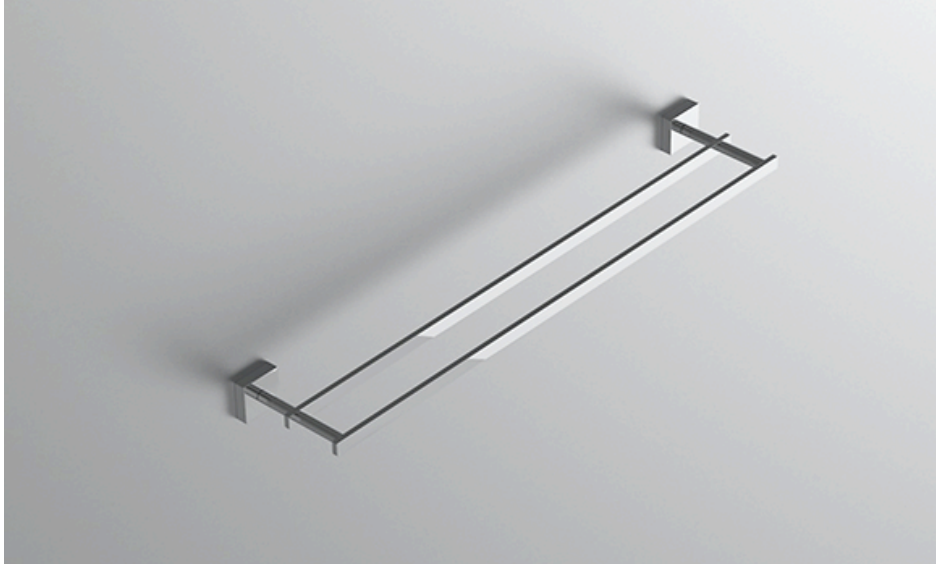

neelnox

LET
THERE
BE **DESIGN.**

FEATURES

- Premium 304 Grade Stainless Steel
- Solid Mount Construction
- Concealed Installation Hardware
- State of the art wall anchors included for installation on Dry wall or Tile

COLLECTION RHYME

TOWEL BAR

Model	Product	Finishes Available
RHM-TWB24-D	Towel Bar	Multiple finishes available. Over 23 finishes to choose from.

FINISHES	Polished (-P)	Antique Copper (-ACOP)	Polished Gold (-PGLD)
	Brushed (-B)	Polished Brass (-PBRS)	Brushed Copper (-BCOP)
	Brushed Gold (-BGLD)	Matte White (-WHT)	Brushed Rose Gold (-BRGD)
	Matte Black (-BLK)	Brushed Modern Bronze (-BMBRZ)	Brushed Black (-BRBLK)
	Oil Rubbed Bronze (-ORB)	Glossy White (-GWHT)	Polished Black (-PBLK)
	Brushed Brass (-BBRS)	Polished Rose Gold (-PRGD)	Antique Nickel (-ANKL)
	Brushed Bronze (-BBRZ)	Unlacquered Brass (-UBRS)	Black Nickel (-NKBL)
	Antique Brass (-ABRS)	Polished Nickel (-PNKL)	

Dimensions in inches

FRONT

TOP

SIDE

NOTE: Dimensions subject to change without notice.