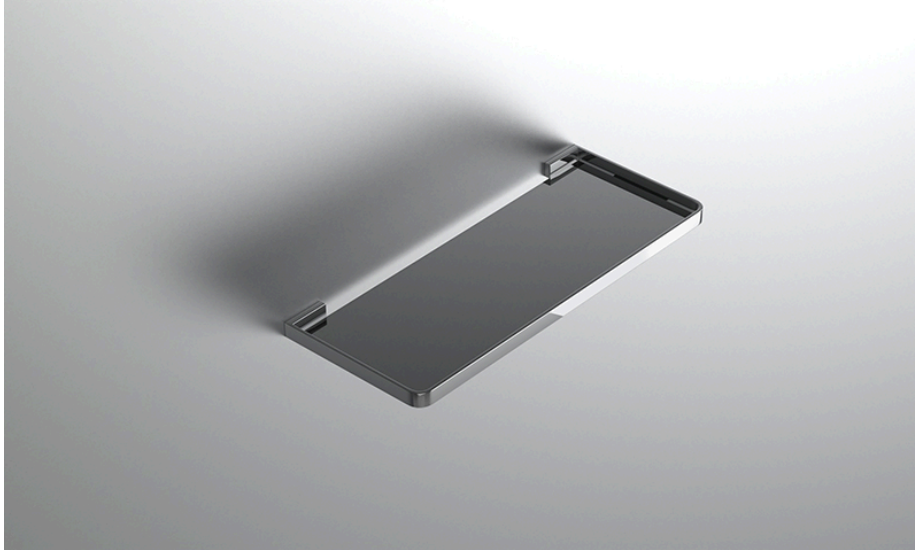

neelnox

LET
THERE
BE **DESIGN.**

FEATURES

- Premium 304 Grade Stainless Steel
- Solid Mount Construction
- Concealed Installation Hardware
- State of the art wall anchors included for installation on Dry wall or Tile

COLLECTION PENINSULAR

TOWEL RACK

| Model | Product | Finishes Available |
|-----------|------------|---|
| PSL-TRK24 | Towel Rack | Multiple finishes available. Over 23 finishes to choose from. |

| FINISHES | | | |
|----------|--------------------------|--------------------------------|---------------------------|
| | Polished (-P) | Antique Copper (-ACOP) | Polished Gold (-PGLD) |
| | Brushed (-B) | Polished Brass (-PBRS) | Brushed Copper (-BCOP) |
| | Brushed Gold (-BGLD) | Matte White (-WHT) | Brushed Rose Gold (-BRGD) |
| | Matte Black (-BLK) | Brushed Modern Bronze (-BMBRZ) | Brushed Black (-BRBLK) |
| | Oil Rubbed Bronze (-ORB) | Glossy White (-GWHT) | Polished Black (-PBLK) |
| | Brushed Brass (-BBRS) | Polished Rose Gold (-PRGD) | Antique Nickel (-ANKL) |
| | Brushed Bronze (-BBRZ) | Unlacquered Brass (-UBRS) | Black Nickel (-NKBL) |
| | Antique Brass (-ABRS) | Polished Nickel (-PNKL) | |