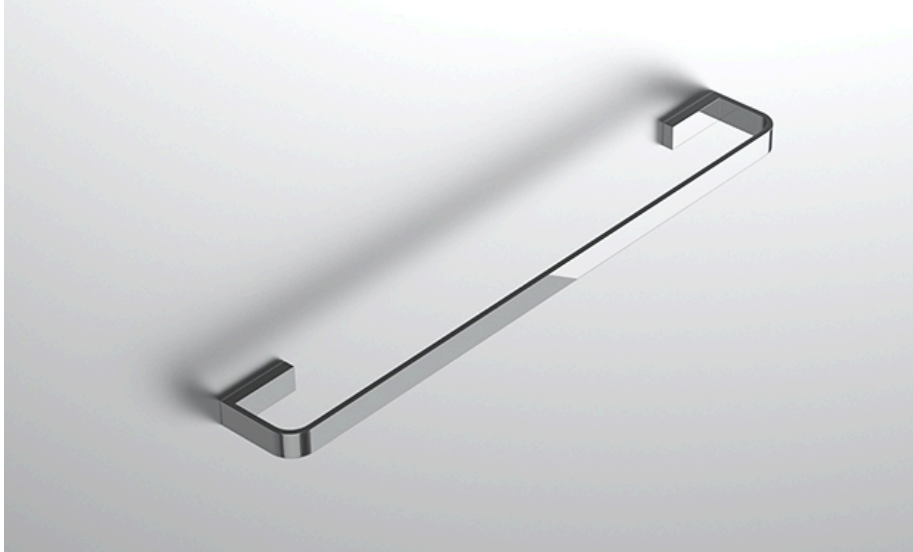

neelnox

LET
THERE
BE **DESIGN.**

FEATURES

- Premium 304 Grade Stainless Steel
- Solid Mount Construction
- Concealed Installation Hardware
- State of the art wall anchors included for installation on Dry wall or Tile

COLLECTION PENINSULAR

TOWEL BAR

Model	Product	Finishes Available
PSL-TWB9	9" Towel Bar	Multiple finishes available. Over 23 finishes to choose from.
PSL-TWB12	12" Towel Bar	
PSL-TWB18	18" Towel Bar	
PSL-TWB24	24" Towel Bar	
PSL-TWB30	30" Towel Bar	