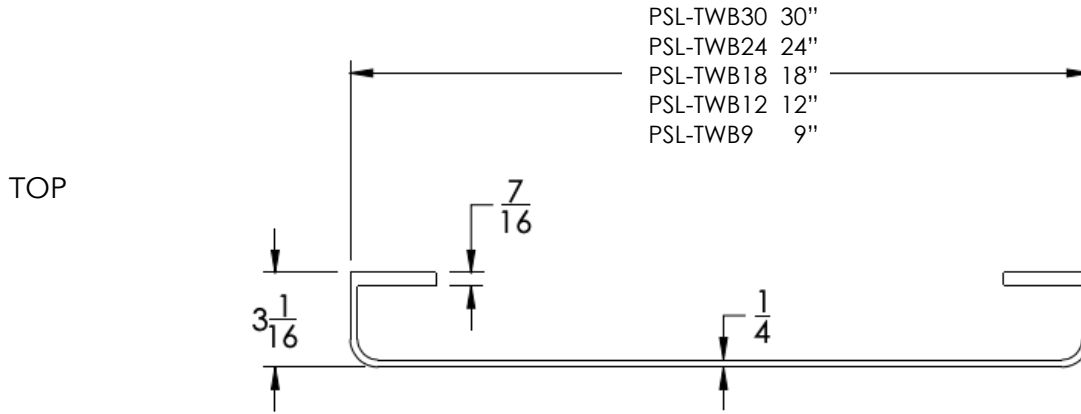

neelnox

LET
THERE
BE **DESIGN.**

FEATURES

- Premium 304 Grade Stainless Steel
- Solid Mount Construction
- Concealed Installation Hardware
- State of the art wall anchors included for installation on Dry wall or Tile

COLLECTION PENINSULAR

TOWEL BAR

Model	Product	Finishes Available
PSL-TWB9	9" Towel Bar	Multiple finishes available. Over 23 finishes to choose from.
PSL-TWB12	12" Towel Bar	
PSL-TWB18	18" Towel Bar	
PSL-TWB24	24" Towel Bar	
PSL-TWB30	30" Towel Bar	

Dimensions in inches

NOTE: Dimensions subject to change without notice.