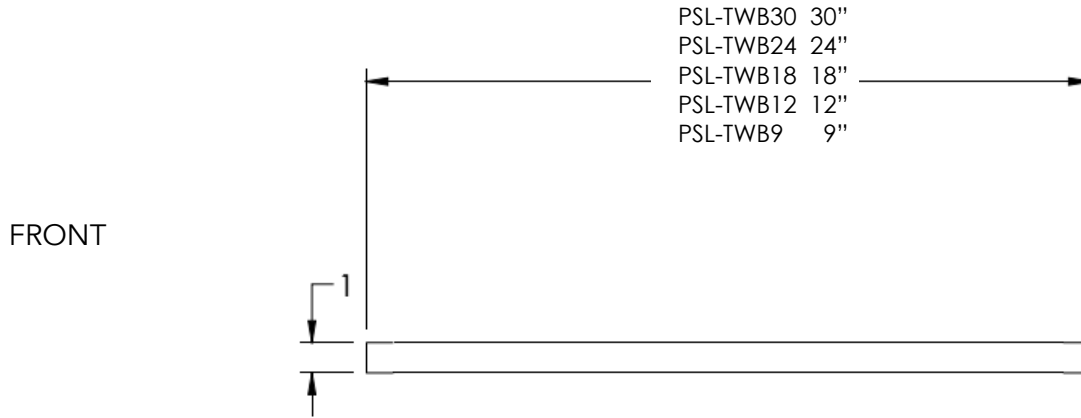

neelnox

LET
THERE
BE **DESIGN.**

FEATURES

- Premium 304 Grade Stainless Steel
- Solid Mount Construction
- Concealed Installation Hardware
- State of the art wall anchors included for installation on Dry wall or Tile

COLLECTION PENINSULAR

TOWEL BAR

Model	Product	Finishes Available
PSL-TWB9	9" Towel Bar	Multiple finishes available. Over 23 finishes to choose from.
PSL-TWB12	12" Towel Bar	
PSL-TWB18	18" Towel Bar	
PSL-TWB24	24" Towel Bar	
PSL-TWB30	30" Towel Bar	

Dimensions in inches

NOTE: Dimensions subject to change without notice.