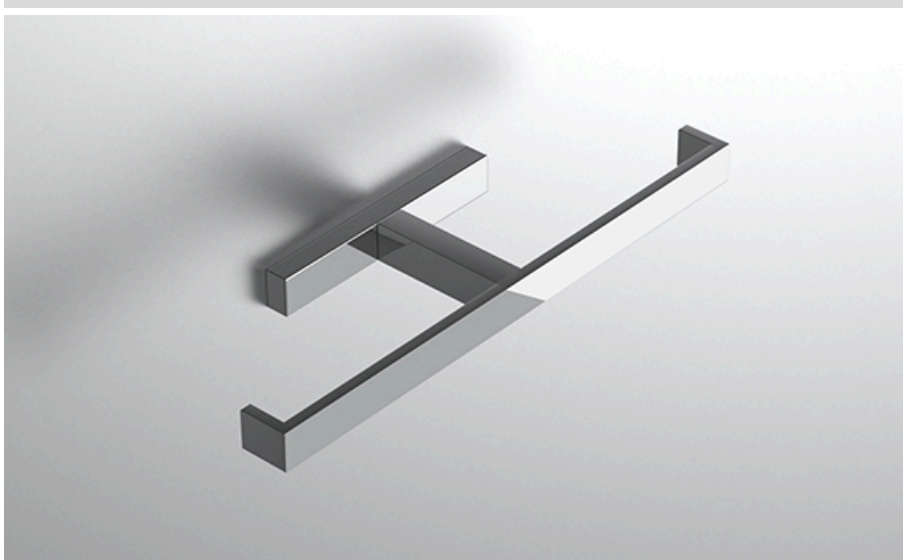

# neelnox

LET  
THERE  
BE **DESIGN.**

### FEATURES

- Premium 304 Grade Stainless Steel
- Solid Mount Construction
- Concealed Installation Hardware
- State of the art wall anchors included for installation on Dry wall or Tile