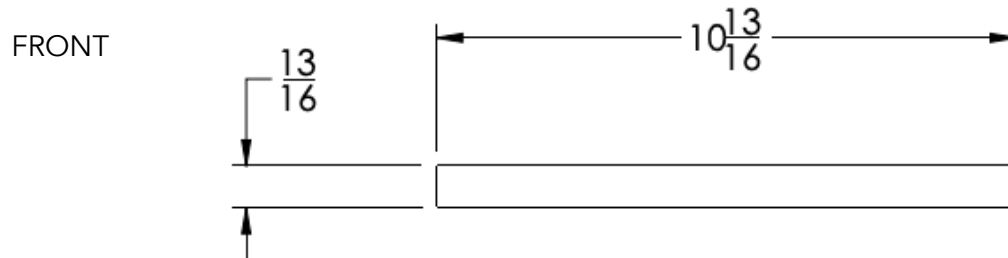

Dimensions in inches

NOTE: Dimensions subject to change without notice.