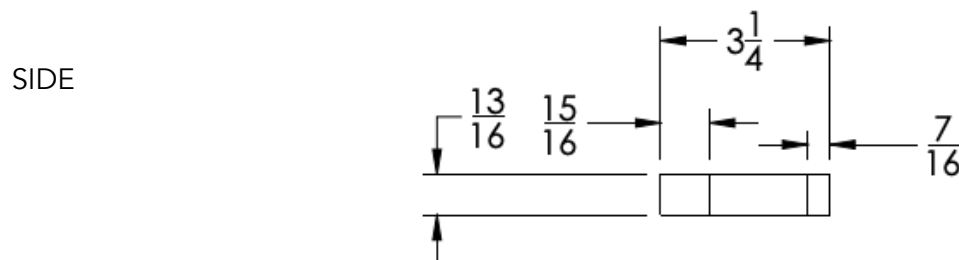

Dimensions in inches

NOTE: Dimensions subject to change without notice.