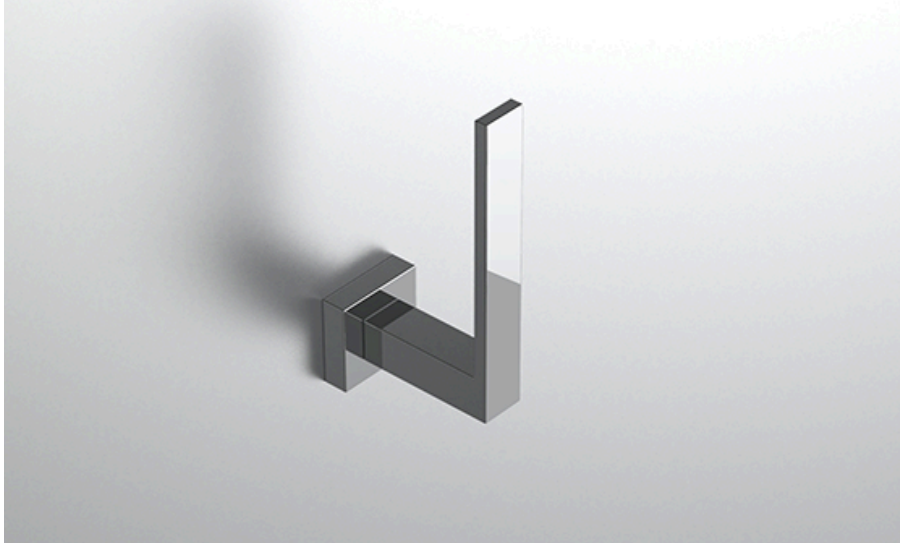

# neelnox

LET  
THERE  
BE **DESIGN.**

## FEATURES

- Premium 304 Grade Stainless Steel
- Solid Mount Construction
- Concealed Installation Hardware
- State of the art wall anchors included for installation on Dry wall or Tile