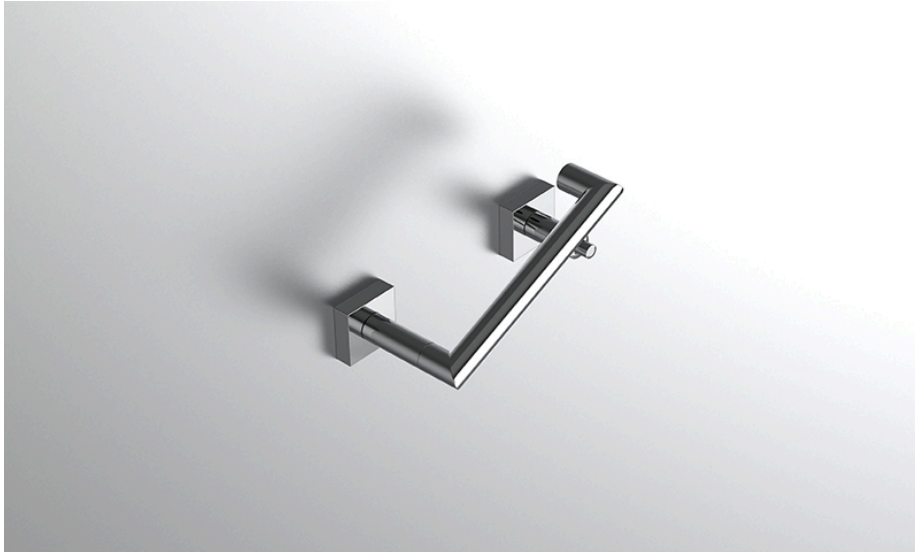

# neelnox

LET  
THERE  
BE **DESIGN.**

### FEATURES

- Premium 304 Grade Stainless Steel
- Solid Mount Construction
- Concealed Installation Hardware
- State of the art wall anchors included for installation on Dry wall or Tile

Dimensions in inches

FRONT

TOP

SIDE

NOTE: Dimensions subject to change without notice.