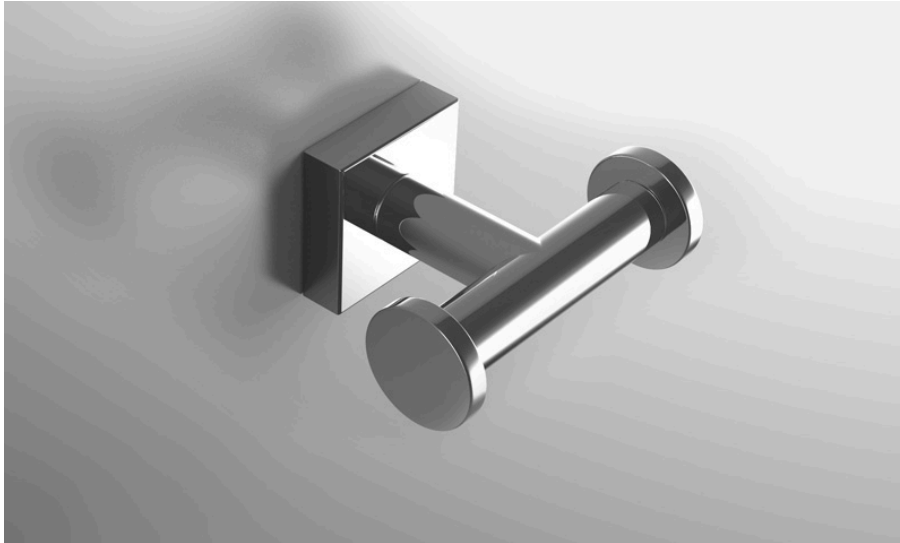

neelnox

LET
THERE
BE **DESIGN.**

FEATURES

- Premium 304 Grade Stainless Steel
- Solid Mount Construction
- Concealed Installation Hardware
- State of the art wall anchors included for installation on Dry wall or Tile

COLLECTION NAVIGATOR

ROBE HOOK

Model	Product	Finishes Available
NAV-RHD1	Robe Hook	Multiple finishes available. Over 23 finishes to choose from.

FINISHES			
	Polished (-P)	Antique Copper (-ACOP)	Polished Gold (-PGLD)
	Brushed (-B)	Polished Brass (-PBRS)	Brushed Copper (-BCOP)
	Brushed Gold (-BGLD)	Matte White (-WHT)	Brushed Rose Gold (-BRGD)
	Matte Black (-BLK)	Brushed Modern Bronze (-BMBRZ)	Brushed Black (-BRBLK)
	Oil Rubbed Bronze (-ORB)	Glossy White (-GWHT)	Polished Black (-PBLK)
	Brushed Brass (-BBRS)	Polished Rose Gold (-PRGD)	Antique Nickel (-ANKL)
	Brushed Bronze (-BBRZ)	Unlacquered Brass (-UBRS)	Black Nickel (-NKBL)
	Antique Brass (-ABRS)	Polished Nickel (-PNKL)	