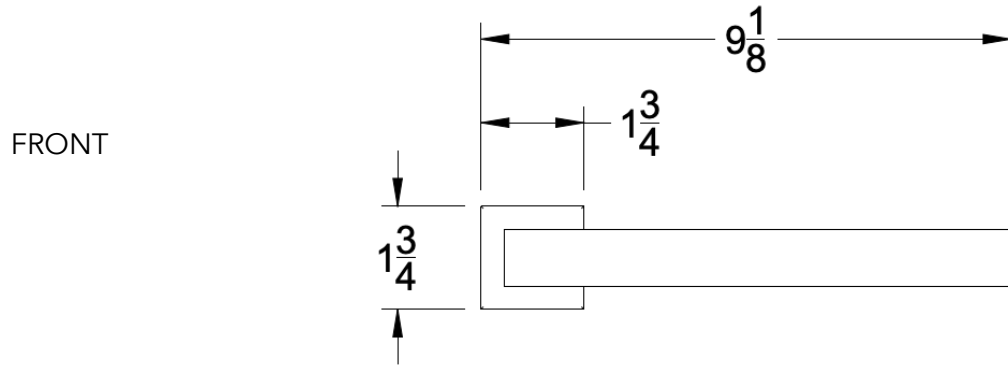

Dimensions in inches

NOTE: Dimensions subject to change without notice.