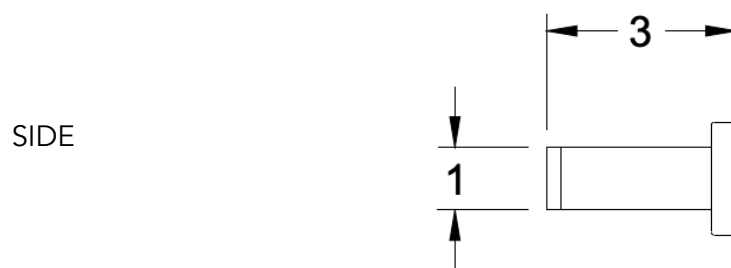

Dimensions in inches

NOTE: Dimensions subject to change without notice.