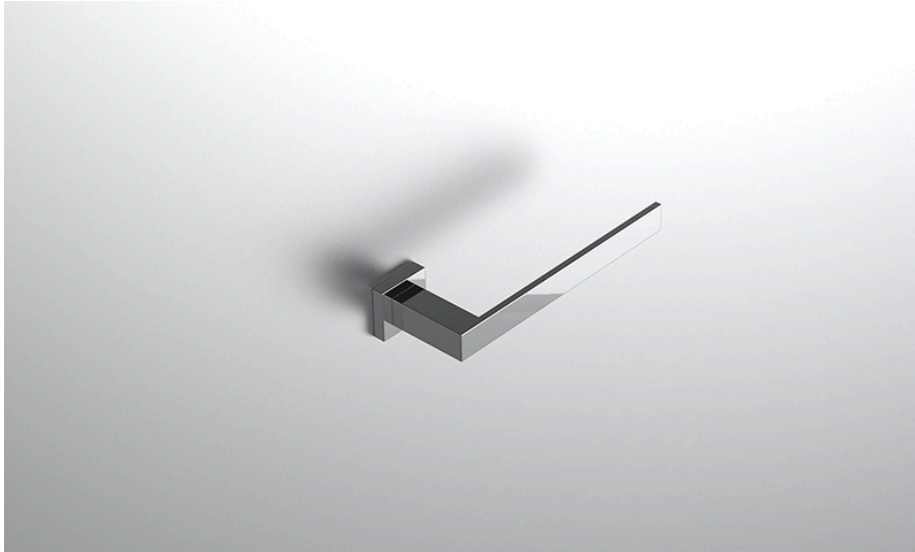

neelnox

LET
THERE
BE **DESIGN.**

FEATURES

- Premium 304 Grade Stainless Steel
- Solid Mount Construction
- Concealed Installation Hardware
- State of the art wall anchors included for installation on Dry wall or Tile

COLLECTION GRANDE

TOWEL RING

Model	Product	Finishes Available
GRN-TWR2R	Towel Ring	Multiple finishes available. Over 23 finishes to choose from.
GRN-TWR2L	Towel Ring	

FINISHES			
	Polished (-P)	Antique Copper (-ACOP)	Polished Gold (-PGLD)
	Brushed (-B)	Polished Brass (-PBRS)	Brushed Copper (-BCOP)
	Brushed Gold (-BGLD)	Matte White (-WHT)	Brushed Rose Gold (-BRGD)
	Matte Black (-BLK)	Brushed Modern Bronze (-BMBRZ)	Brushed Black (-BRBLK)
	Oil Rubbed Bronze (-ORB)	Glossy White (-GWHT)	Polished Black (-PBLK)
	Brushed Brass (-BBRS)	Polished Rose Gold (-PRGD)	Antique Nickel (-ANKL)
	Brushed Bronze (-BBRZ)	Unlacquered Brass (-UBRS)	Black Nickel (-NKBL)
	Antique Brass (-ABRS)	Polished Nickel (-PNKL)	

Dimensions in inches

NOTE: Dimensions subject to change without notice.