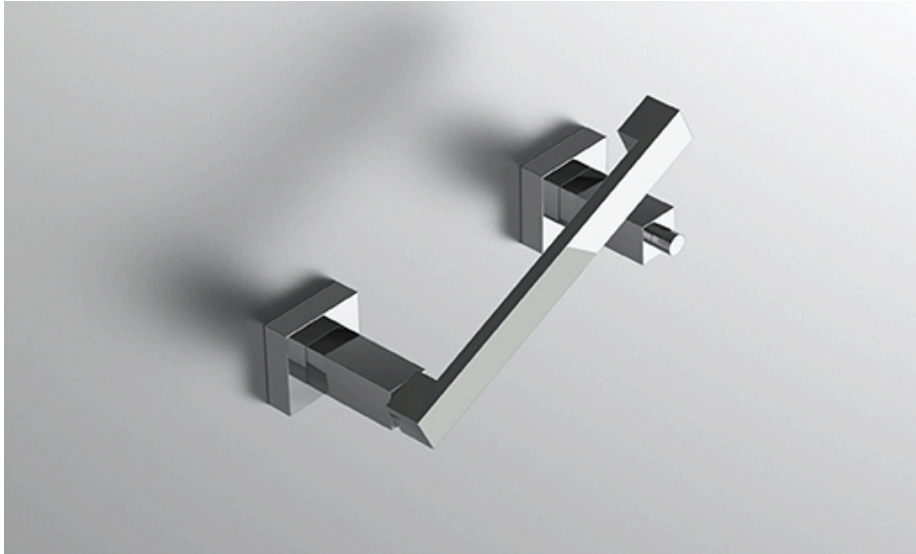

neelnox

LET
THERE
BE **DESIGN.**

FEATURES

- Premium 304 Grade Stainless Steel
- Solid Mount Construction
- Concealed Installation Hardware
- State of the art wall anchors included for installation on Dry wall or Tile

Dimensions in inches

FRONT

TOP

SIDE

NOTE: Dimensions subject to change without notice.