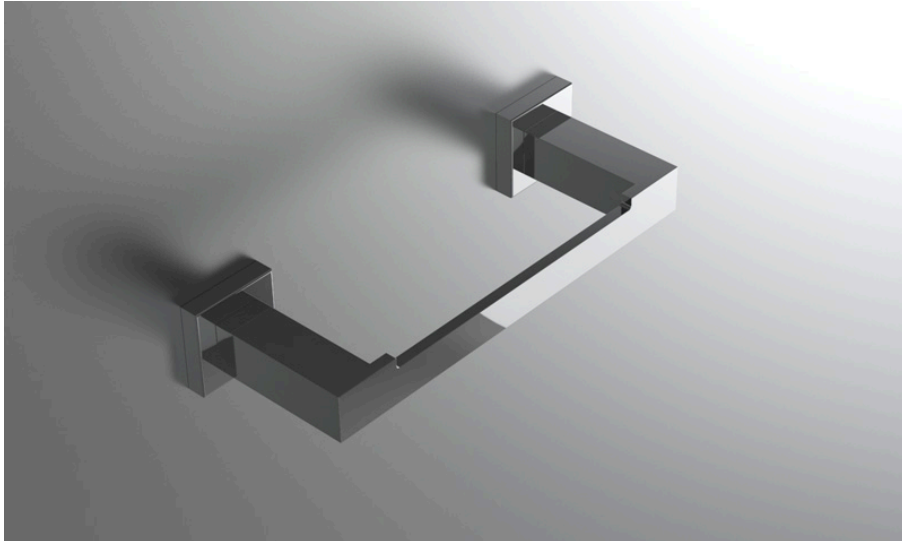

neelnox

LET
THERE
BE **DESIGN.**

FEATURES

- Premium 304 Grade Stainless Steel
- Solid Mount Construction
- Concealed Installation Hardware
- State of the art wall anchors included for installation on Dry wall or Tile

COLLECTION GRANDE

TOWEL RING

Model	Product	Finishes Available
GRN-TWR1	Towel Ring	Multiple finishes available. Over 23 finishes to choose from.

FINISHES			
	Polished (-P)	Antique Copper (-ACOP)	Polished Gold (-PGLD)
	Brushed (-B)	Polished Brass (-PBRS)	Brushed Copper (-BCOP)
	Brushed Gold (-BGLD)	Matte White (-WHT)	Brushed Rose Gold (-BRGD)
	Matte Black (-BLK)	Brushed Modern Bronze (-BMBRZ)	Brushed Black (-BRBLK)
	Oil Rubbed Bronze (-ORB)	Glossy White (-GWHT)	Polished Black (-PBLK)
	Brushed Brass (-BBRS)	Polished Rose Gold (-PRGD)	Antique Nickel (-ANKL)
	Brushed Bronze (-BBRZ)	Unlacquered Brass (-UBRS)	Black Nickel (-NKBL)
	Antique Brass (-ABRS)	Polished Nickel (-PNKL)	

Dimensions in inches

FRONT

TOP

SIDE

NOTE: Dimensions subject to change without notice.