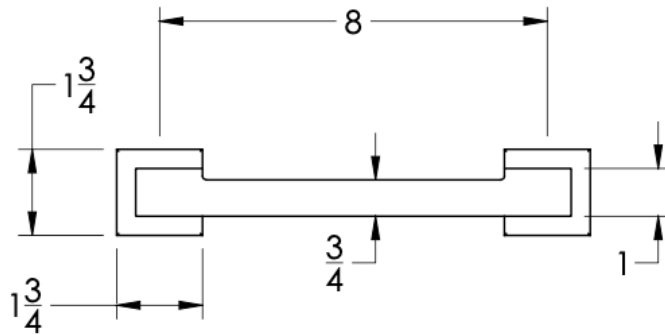

COLLECTION GRANDE

TOWEL RING

Model	Product	Finishes Available
GRN-TWR1	Towel Ring	Multiple finishes available. Over 23 finishes to choose from.

FINISHES			
	Polished (-P)	Antique Copper (-ACOP)	Polished Gold (-PGLD)
	Brushed (-B)	Polished Brass (-PBRS)	Brushed Copper (-BCOP)
	Brushed Gold (-BGLD)	Matte White (-WHT)	Brushed Rose Gold (-BRGD)
	Matte Black (-BLK)	Brushed Modern Bronze (-BMBRZ)	Brushed Black (-BRBLK)
	Oil Rubbed Bronze (-ORB)	Glossy White (-GWHT)	Polished Black (-PBLK)
	Brushed Brass (-BBRS)	Polished Rose Gold (-PRGD)	Antique Nickel (-ANKL)
	Brushed Bronze (-BBRZ)	Unlacquered Brass (-UBRS)	Black Nickel (-NKBL)
	Antique Brass (-ABRS)	Polished Nickel (-PNKL)	

Dimensions in inches

FRONT

TOP

SIDE

NOTE: Dimensions subject to change without notice.