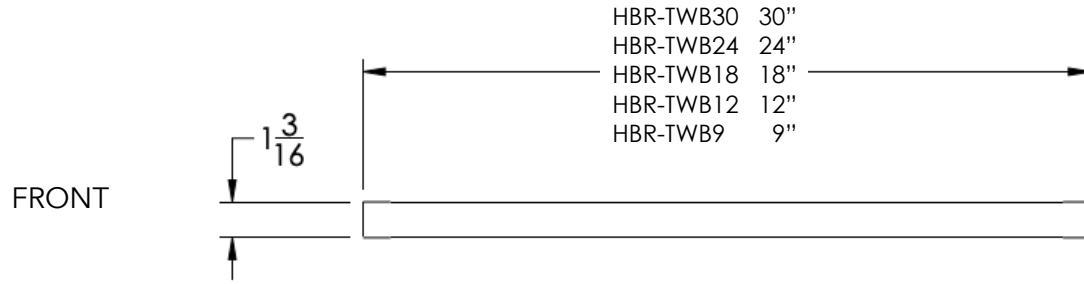

Dimensions in inches

NOTE: Dimensions subject to change without notice.