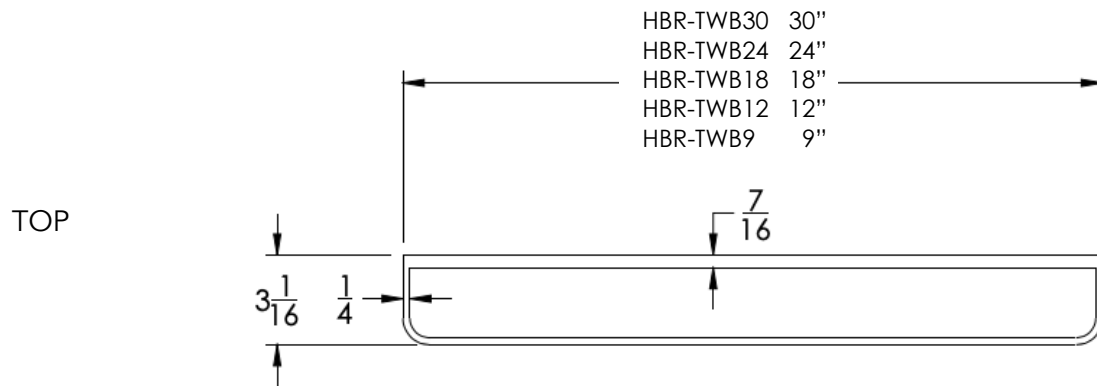

neelnox

LET
THERE
BE **DESIGN.**

FEATURES

- Premium 304 Grade Stainless Steel
- Solid Mount Construction
- Concealed Installation Hardware
- State of the art wall anchors included for installation on Dry wall or Tile

COLLECTION HARBOR

TOWEL BAR

Model	Product	Finishes Available
HBR-TWB9	9" Towel Bar	Multiple finishes available. Over 23 finishes to choose from.
HBR-TWB12	12" Towel Bar	
HBR-TWB18	18" Towel Bar	
HBR-TWB24	24" Towel Bar	
HBR-TWB30	30" Towel Bar	

Dimensions in inches

NOTE: Dimensions subject to change without notice.