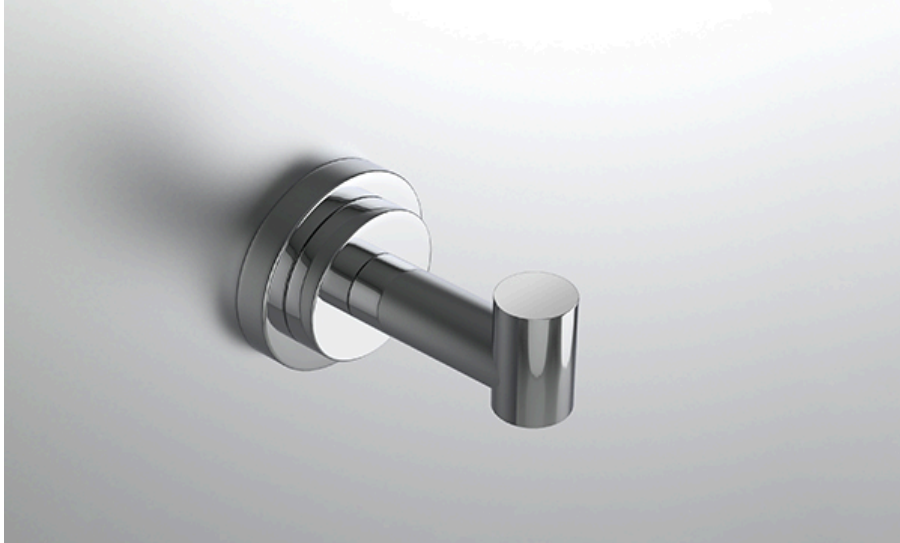

neelnox

LET
THERE
BE **DESIGN.**

FEATURES

- Premium 304 Grade Stainless Steel
- Solid Mount Construction
- Concealed Installation Hardware
- State of the art wall anchors included for installation on Dry wall or Tile

COLLECTION ELOQUENCE CLASSIC

ROBE HOOK

| Model | Product | Finishes Available |
|----------|-----------|---|
| ELC-RHS1 | Robe Hook | Multiple finishes available. Over 23 finishes to choose from. |

| FINISHES | | | |
|----------|--------------------------|--------------------------------|---------------------------|
| | Polished (-P) | Antique Copper (-ACOP) | Polished Gold (-PGLD) |
| | Brushed (-B) | Polished Brass (-PBRS) | Brushed Copper (-BCOP) |
| | Brushed Gold (-BGLD) | Matte White (-WHT) | Brushed Rose Gold (-BRGD) |
| | Matte Black (-BLK) | Brushed Modern Bronze (-BMBRZ) | Brushed Black (-BRBLK) |
| | Oil Rubbed Bronze (-ORB) | Glossy White (-GWHT) | Polished Black (-PBLK) |
| | Brushed Brass (-BBRS) | Polished Rose Gold (-PRGD) | Antique Nickel (-ANKL) |
| | Brushed Bronze (-BBRZ) | Unlacquered Brass (-UBRS) | Black Nickel (-NKBL) |
| | Antique Brass (-ABRS) | Polished Nickel (-PNKL) | |

Dimension in inches

FRONT

TOP

SIDE

NOTE: Dimensions subject to change without notice.