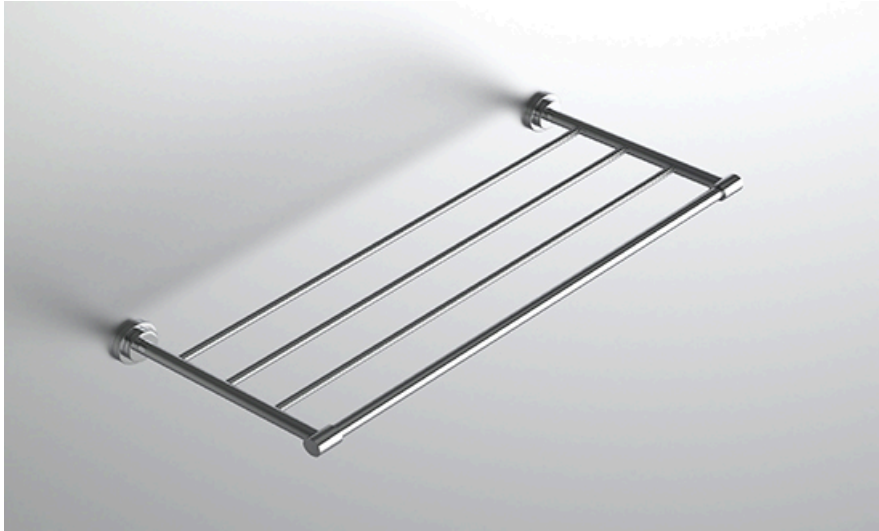

## FEATURES

- Premium 304 Grade Stainless Steel
- Solid Mount Construction
- Concealed Installation Hardware
- State of the art wall anchors included for installation on Dry wall or Tile

### TOWEL RACK

Model	Product	Finishes Available
ELO-TRK24	Towel Rack	Multiple finishes available. Over 23 finishes to choose from.

FINISHES			
	Polished (-P)	Antique Copper (-ACOP)	Polished Gold (-PGLD)
	Brushed (-B)	Polished Brass (-PBRS)	Brushed Copper (-BCOP)
	Brushed Gold (-BGLD)	Matte White (-WHT)	Brushed Rose Gold (-BRGD)
	Matte Black (-BLK)	Brushed Modern Bronze (-BMBRZ)	Brushed Black (-BRBLK)
	Oil Rubbed Bronze (-ORB)	Glossy White (-GWHT)	Polished Black (-PBLK)
	Brushed Brass (-BBRS)	Polished Rose Gold (-PRGD)	Antique Nickel (-ANKL)
	Brushed Bronze (-BBRZ)	Unlacquered Brass (-UBRS)	Black Nickel (-NKBL)
	Antique Brass (-ABRS)	Polished Nickel (-PNKL)	