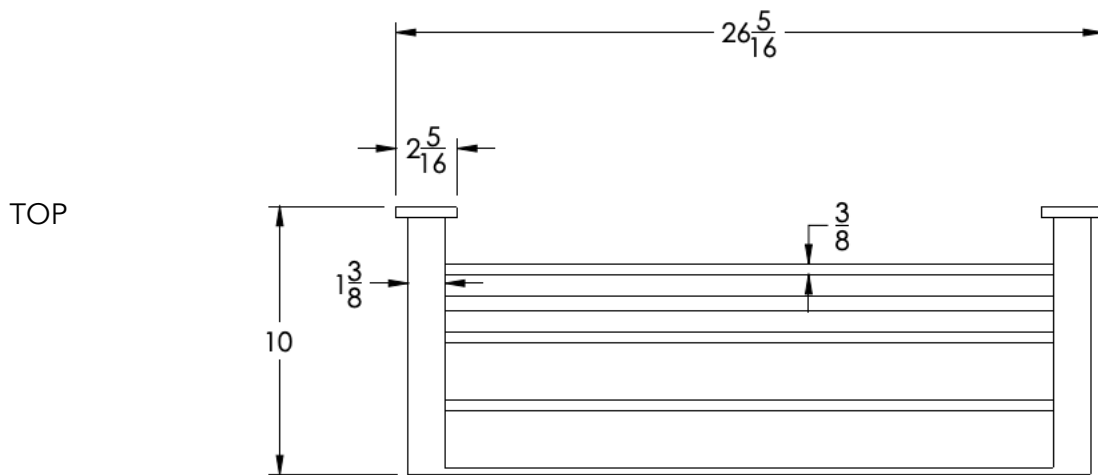

neelnox

LET
THERE
BE **DESIGN.**

FEATURES

- Premium 304 Grade Stainless Steel
- Solid Mount Construction
- Concealed Installation Hardware
- State of the art wall anchors included for installation on Dry wall or Tile

COLLECTION EMERGENCE

TOWEL RACK WITH BAR

Model	Product	Finishes Available
EMG-TRKB24	Towel Rack With Bar	Multiple finishes available. Over 23 finishes to choose from.

FINISHES			
	Polished (-P)	Antique Copper (-ACOP)	Polished Gold (-PGLD)
	Brushed (-B)	Polished Brass (-PBRS)	Brushed Copper (-BCOP)
	Brushed Gold (-BGLD)	Matte White (-WHT)	Brushed Rose Gold (-BRGD)
	Matte Black (-BLK)	Brushed Modern Bronze (-BMBRZ)	Brushed Black (-BRBLK)
	Oil Rubbed Bronze (-ORB)	Glossy White (-GWHT)	Polished Black (-PBLK)
	Brushed Brass (-BBRS)	Polished Rose Gold (-PRGD)	Antique Nickel (-ANKL)
	Brushed Bronze (-BBRZ)	Unlacquered Brass (-UBRS)	Black Nickel (-NKBL)
	Antique Brass (-ABRS)	Polished Nickel (-PNKL)	

Dimensions in inches

NOTE: Dimensions subject to change without notice.