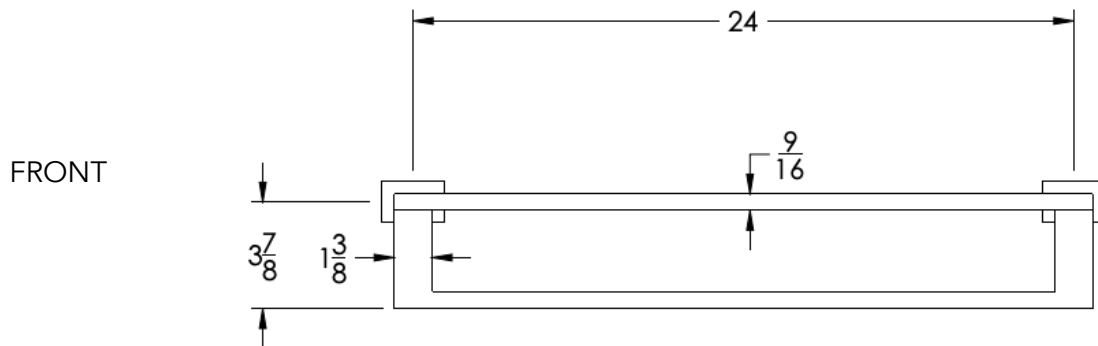

neelnox

LET
THERE
BE **DESIGN.**

FEATURES

- Premium 304 Grade Stainless Steel
- Solid Mount Construction
- Concealed Installation Hardware
- State of the art wall anchors included for installation on Dry wall or Tile

COLLECTION EMERGENCE

TOWEL RACK WITH BAR

Model	Product	Finishes Available
EMG-TRKB24	Towel Rack With Bar	Multiple finishes available. Over 23 finishes to choose from.

FINISHES			
	Polished (-P)	Antique Copper (-ACOP)	Polished Gold (-PGLD)
	Brushed (-B)	Polished Brass (-PBRS)	Brushed Copper (-BCOP)
	Brushed Gold (-BGLD)	Matte White (-WHT)	Brushed Rose Gold (-BRGD)
	Matte Black (-BLK)	Brushed Modern Bronze (-BMBRZ)	Brushed Black (-BRBLK)
	Oil Rubbed Bronze (-ORB)	Glossy White (-GWHT)	Polished Black (-PBLK)
	Brushed Brass (-BBRS)	Polished Rose Gold (-PRGD)	Antique Nickel (-ANKL)
	Brushed Bronze (-BBRZ)	Unlacquered Brass (-UBRS)	Black Nickel (-NKBL)
	Antique Brass (-ABRS)	Polished Nickel (-PNKL)	

Dimensions in inches

NOTE: Dimensions subject to change without notice.