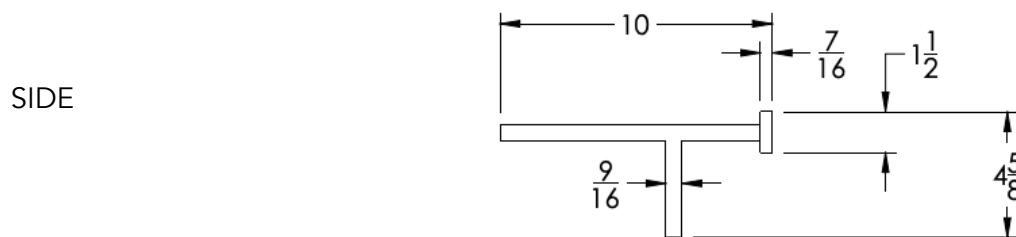

Dimensions in inches

NOTE: Dimensions subject to change without notice.