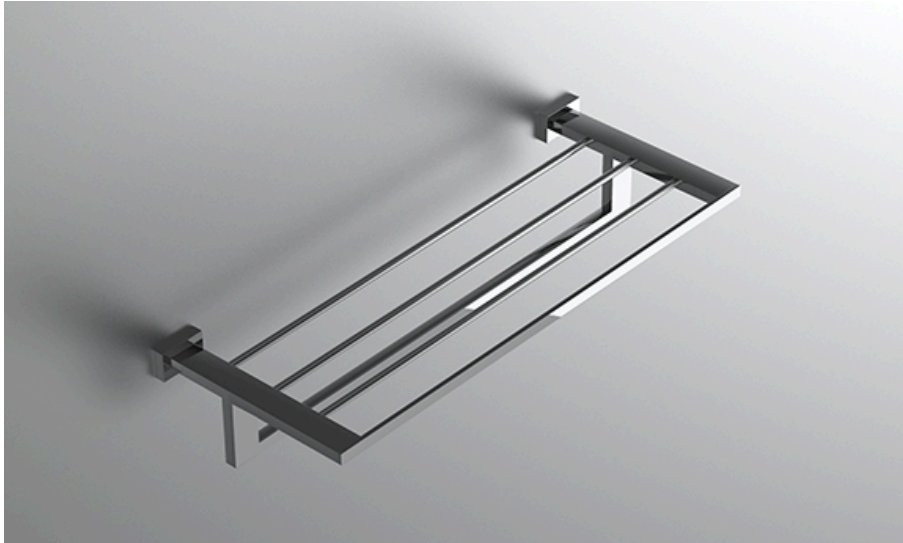

neelnox

LET
THERE
BE **DESIGN.**

FEATURES

- Premium 304 Grade Stainless Steel
- Solid Mount Construction
- Concealed Installation Hardware
- State of the art wall anchors included for installation on Dry wall or Tile

COLLECTION EMERGENCE

TOWEL RACK WITH BAR

Model	Product	Finishes Available
EMG-TRKB24	Towel Rack With Bar	Multiple finishes available. Over 23 finishes to choose from.

FINISHES			
	Polished (-P)	Antique Copper (-ACOP)	Polished Gold (-PGLD)
	Brushed (-B)	Polished Brass (-PBRS)	Brushed Copper (-BCOP)
	Brushed Gold (-BGLD)	Matte White (-WHT)	Brushed Rose Gold (-BRGD)
	Matte Black (-BLK)	Brushed Modern Bronze (-BMBRZ)	Brushed Black (-BRBLK)
	Oil Rubbed Bronze (-ORB)	Glossy White (-GWHT)	Polished Black (-PBLK)
	Brushed Brass (-BBRS)	Polished Rose Gold (-PRGD)	Antique Nickel (-ANKL)
	Brushed Bronze (-BBRZ)	Unlacquered Brass (-UBRS)	Black Nickel (-NKBL)
	Antique Brass (-ABRS)	Polished Nickel (-PNKL)	

Dimensions in inches

NOTE: Dimensions subject to change without notice.