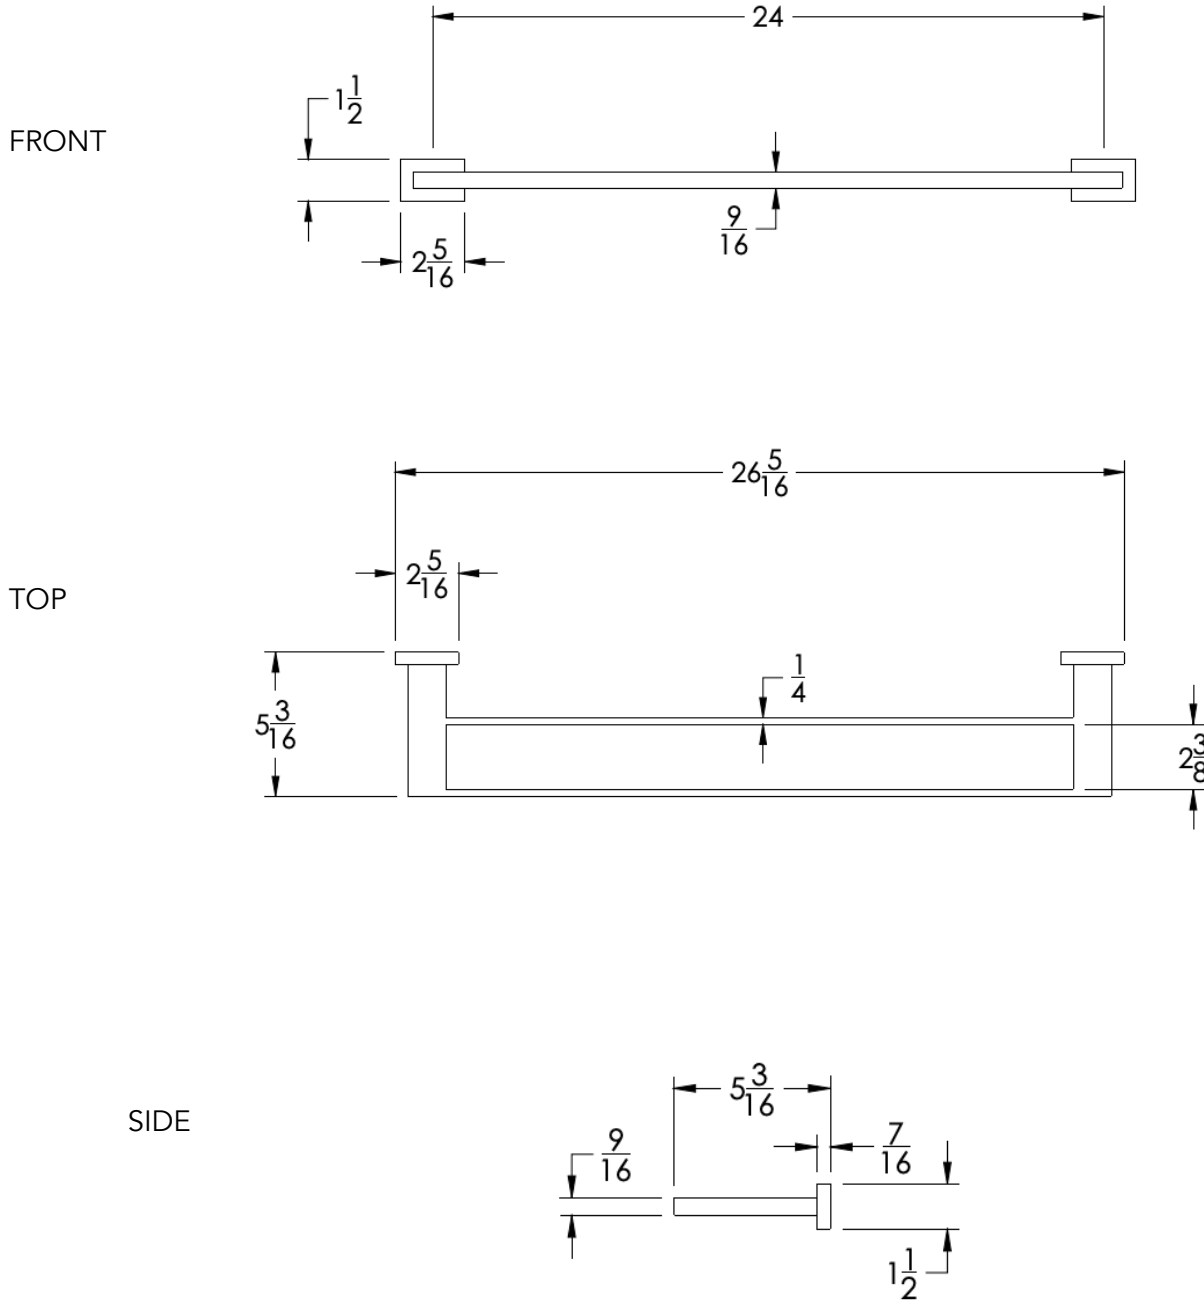

neelnox

LET
THERE
BE **DESIGN.**

FEATURES

- Premium 304 Grade Stainless Steel
- Solid Mount Construction
- Concealed Installation Hardware
- State of the art wall anchors included for installation on Dry wall or Tile

COLLECTION EMERGENCE

TOWEL BAR

Model	Product	Finishes Available
EMG-TWB24-D	Towel Bar	Multiple finishes available. Over 23 finishes to choose from.

FINISHES			
	Polished (-P)	Antique Copper (-ACOP)	Polished Gold (-PGLD)
	Brushed (-B)	Polished Brass (-PBRS)	Brushed Copper (-BCOP)
	Brushed Gold (-BGLD)	Matte White (-WHT)	Brushed Rose Gold (-BRGD)
	Matte Black (-BLK)	Brushed Modern Bronze (-BMBRZ)	Brushed Black (-BRBLK)
	Oil Rubbed Bronze (-ORB)	Glossy White (-GWHT)	Polished Black (-PBLK)
	Brushed Brass (-BBRS)	Polished Rose Gold (-PRGD)	Antique Nickel (-ANKL)
	Brushed Bronze (-BBRZ)	Unlacquered Brass (-UBRS)	Black Nickel (-NKBL)
	Antique Brass (-ABRS)	Polished Nickel (-PNKL)	

Dimension in inches

NOTE: Dimensions subject to change without notice.