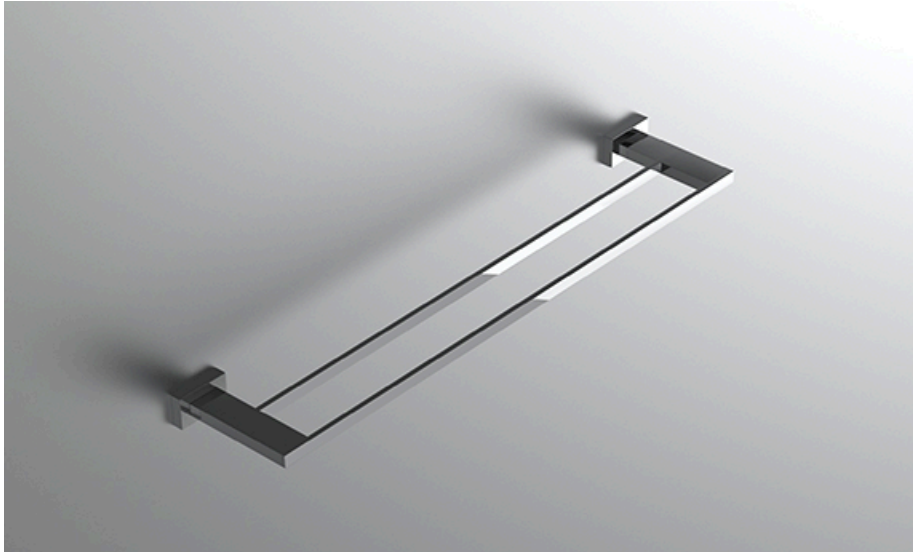

neelnox

LET
THERE
BE **DESIGN.**

FEATURES

- Premium 304 Grade Stainless Steel
- Solid Mount Construction
- Concealed Installation Hardware
- State of the art wall anchors included for installation on Dry wall or Tile

COLLECTION EMERGENCE

TOWEL BAR

Model	Product	Finishes Available
EMG-TWB24-D	Towel Bar	Multiple finishes available. Over 23 finishes to choose from.

FINISHES			
	Polished (-P)	Antique Copper (-ACOP)	Polished Gold (-PGLD)
	Brushed (-B)	Polished Brass (-PBRS)	Brushed Copper (-BCOP)
	Brushed Gold (-BGLD)	Matte White (-WHT)	Brushed Rose Gold (-BRGD)
	Matte Black (-BLK)	Brushed Modern Bronze (-BMBRZ)	Brushed Black (-BRBLK)
	Oil Rubbed Bronze (-ORB)	Glossy White (-GWHT)	Polished Black (-PBLK)
	Brushed Brass (-BBRS)	Polished Rose Gold (-PRGD)	Antique Nickel (-ANKL)
	Brushed Bronze (-BBRZ)	Unlacquered Brass (-UBRS)	Black Nickel (-NKBL)
	Antique Brass (-ABRS)	Polished Nickel (-PNKL)	

Dimension in inches

NOTE: Dimensions subject to change without notice.