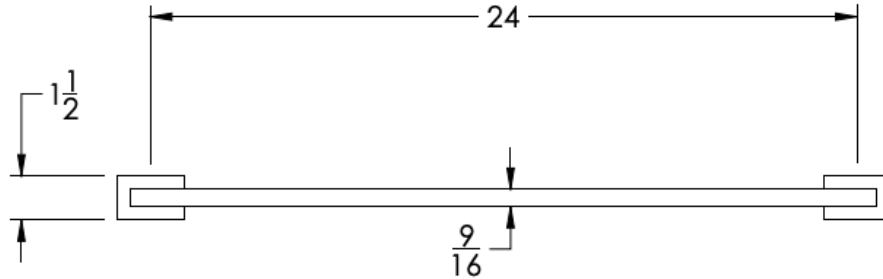

COLLECTION EMERGENCE

TOWEL RACK

Model	Product	Finishes Available
EMG-TRK24	Towel Rack	Multiple finishes available. Over 23 finishes to choose from.

FINISHES			
	Polished (-P)	Antique Copper (-ACOP)	Polished Gold (-PGLD)
	Brushed (-B)	Polished Brass (-PBRS)	Brushed Copper (-BCOP)
	Brushed Gold (-BGLD)	Matte White (-WHT)	Brushed Rose Gold (-BRGD)
	Matte Black (-BLK)	Brushed Modern Bronze (-BMBRZ)	Brushed Black (-BRBLK)
	Oil Rubbed Bronze (-ORB)	Glossy White (-GWHT)	Polished Black (-PBLK)
	Brushed Brass (-BBRS)	Polished Rose Gold (-PRGD)	Antique Nickel (-ANKL)
	Brushed Bronze (-BBRZ)	Unlacquered Brass (-UBRS)	Black Nickel (-NKBL)
	Antique Brass (-ABRS)	Polished Nickel (-PNKL)	

Dimensions in inches

FRONT

TOP

SIDE

NOTE: Dimensions subject to change without notice.