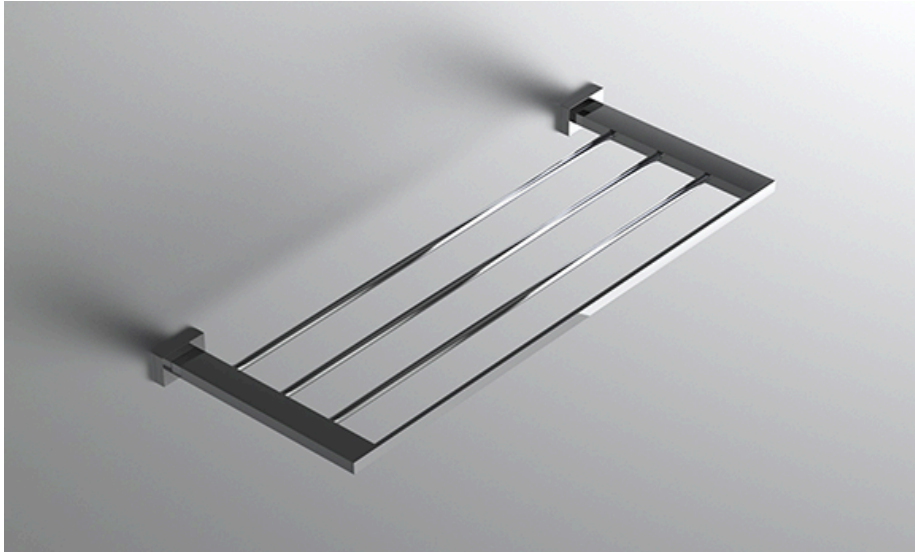

neelnox

LET
THERE
BE **DESIGN.**

FEATURES

- Premium 304 Grade Stainless Steel
- Solid Mount Construction
- Concealed Installation Hardware
- State of the art wall anchors included for installation on Dry wall or Tile

COLLECTION EMERGENCE

TOWEL RACK

Model	Product	Finishes Available
EMG-TRK24	Towel Rack	Multiple finishes available. Over 23 finishes to choose from.

FINISHES			
	Polished (-P)	Antique Copper (-ACOP)	Polished Gold (-PGLD)
	Brushed (-B)	Polished Brass (-PBRS)	Brushed Copper (-BCOP)
	Brushed Gold (-BGLD)	Matte White (-WHT)	Brushed Rose Gold (-BRGD)
	Matte Black (-BLK)	Brushed Modern Bronze (-BMBRZ)	Brushed Black (-BRBLK)
	Oil Rubbed Bronze (-ORB)	Glossy White (-GWHT)	Polished Black (-PBLK)
	Brushed Brass (-BBRS)	Polished Rose Gold (-PRGD)	Antique Nickel (-ANKL)
	Brushed Bronze (-BBRZ)	Unlacquered Brass (-UBRS)	Black Nickel (-NKBL)
	Antique Brass (-ABRS)	Polished Nickel (-PNKL)	