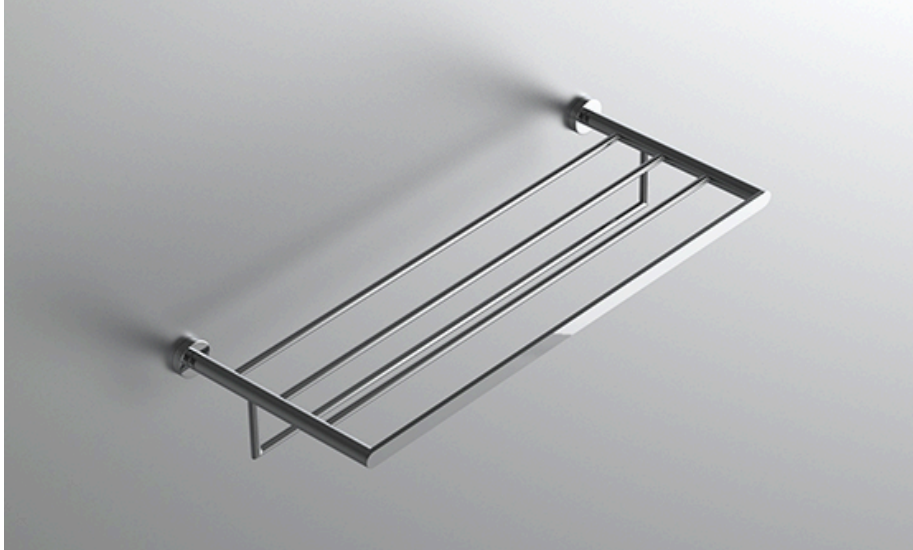

### FEATURES

- Premium 304 Grade Stainless Steel
- Solid Mount Construction
- Concealed Installation Hardware
- State of the art wall anchors included for installation on Dry wall or Tile

#### TOWEL RACK WITH BAR

Model	Product	Finishes Available
CEL-TRKB24	Towel Rack With Bar	Multiple finishes available. Over 23 finishes to choose from.