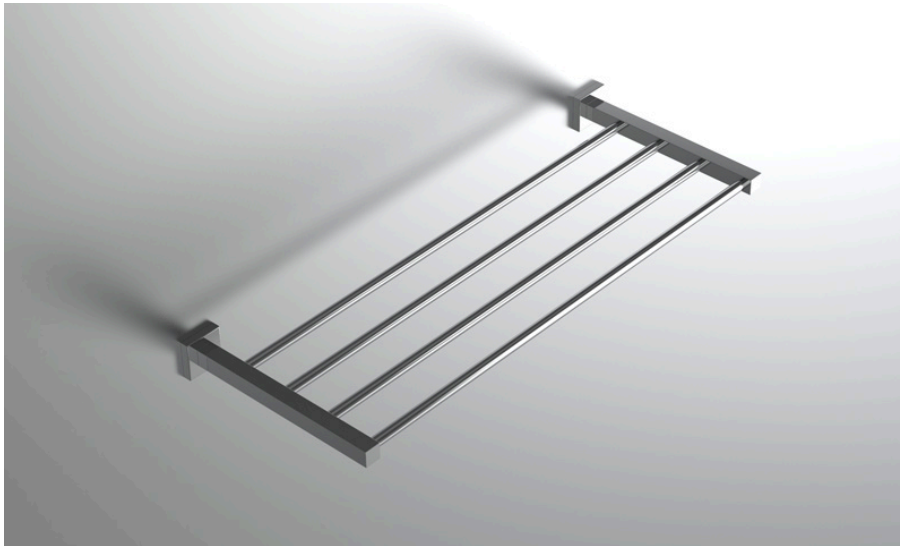

neelnox

LET
THERE
BE **DESIGN.**

FEATURES

- Premium 304 Grade Stainless Steel
- Solid Mount Construction
- Concealed Installation Hardware
- State of the art wall anchors included for installation on Dry wall or Tile

COLLECTION ARTE

TOWEL RACK

Model	Product	Finishes Available
ART-TRK24	Towel Rack	Multiple finishes available. Over 23 finishes to choose from.

FINISHES			
	Polished (-P)	Antique Copper (-ACOP)	Polished Gold (-PGLD)
	Brushed (-B)	Polished Brass (-PBRS)	Brushed Copper (-BCOP)
	Brushed Gold (-BGLD)	Matte White (-WHT)	Brushed Rose Gold (-BRGD)
	Matte Black (-BLK)	Brushed Modern Bronze (-BMBRZ)	Brushed Black (-BRBLK)
	Oil Rubbed Bronze (-ORB)	Glossy White (-GWHT)	Polished Black (-PBLK)
	Brushed Brass (-BBRS)	Polished Rose Gold (-PRGD)	Antique Nickel (-ANKL)
	Brushed Bronze (-BBRZ)	Unlacquered Brass (-UBRS)	Black Nickel (-NKBL)
	Antique Brass (-ABRS)	Polished Nickel (-PNKL)	

Dimensions in inches

FRONT

TOP

SIDE

NOTE: Dimensions subject to change without notice.