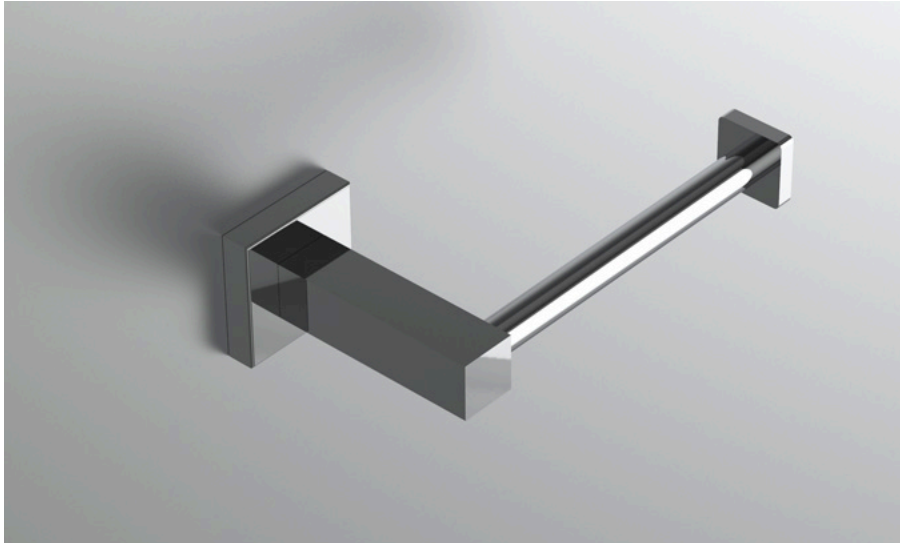

neelnox

LET
THERE
BE **DESIGN.**

FEATURES

- Premium 304 Grade Stainless Steel
- Solid Mount Construction
- Concealed Installation Hardware
- State of the art wall anchors included for installation on Dry wall or Tile

COLLECTION ARTE

TISSUE HOLDER

Model	Product	Finishes Available
ART-TPHR	Tissue Holder (Facing Right)	Multiple finishes available. Over 23 finishes to choose from.
ART-TPHL	Tissue Holder (Facing Left)	

FINISHES			
	Polished (-P)	Antique Copper (-ACOP)	Polished Gold (-PGLD)
	Brushed (-B)	Polished Brass (-PBRS)	Brushed Copper (-BCOP)
	Brushed Gold (-BGLD)	Matte White (-WHT)	Brushed Rose Gold (-BRGD)
	Matte Black (-BLK)	Brushed Modern Bronze (-BMBRZ)	Brushed Black (-BRBLK)
	Oil Rubbed Bronze (-ORB)	Glossy White (-GWHT)	Polished Black (-PBLK)
	Brushed Brass (-BBRS)	Polished Rose Gold (-PRGD)	Antique Nickel (-ANKL)
	Brushed Bronze (-BBRZ)	Unlacquered Brass (-UBRS)	Black Nickel (-NKBL)
	Antique Brass (-ABRS)	Polished Nickel (-PNKL)	