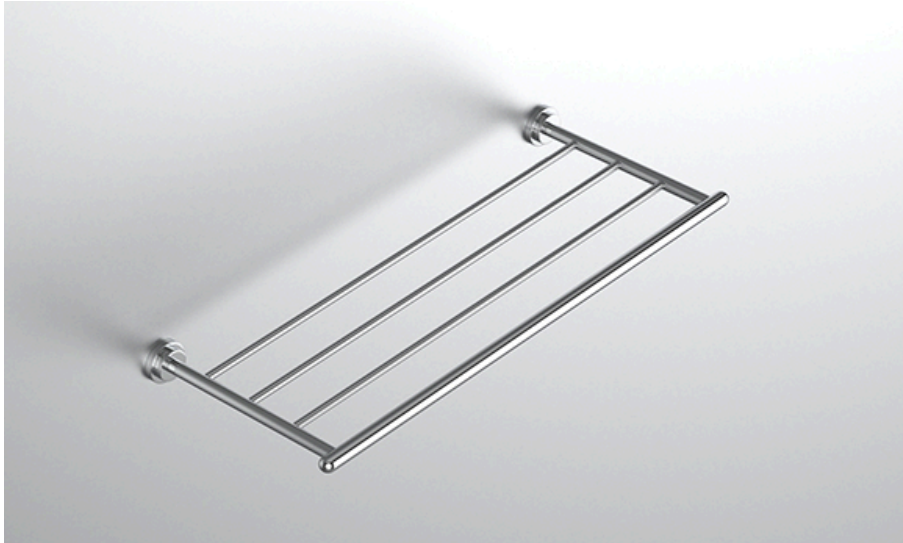

neelnox

LET
THERE
BE **DESIGN.**

FEATURES

- Premium 304 Grade Stainless Steel
- Solid Mount Construction
- Concealed Installation Hardware
- State of the art wall anchors included for installation on Dry wall or Tile

COLLECTION AIRE CLASSIC

TOWEL RACK

Model	Product	Finishes Available
AIC-TRK24	Towel Rack	Multiple finishes available. Over 23 finishes to choose from.

FINISHES			
Polished (-P)	Antique Copper (-ACOP)	Polished Gold (-PGLD)	
Brushed (-B)	Polished Brass (-PBRS)	Brushed Copper (-BCOP)	
Brushed Gold (-BGLD)	Matte White (-WHT)	Brushed Rose Gold (-BRGD)	
Matte Black (-BLK)	Brushed Modern Bronze (-BMBRZ)	Brushed Black (-BRBLK)	
Oil Rubbed Bronze (-ORB)	Glossy White (-GWHT)	Polished Black (-PBLK)	
Brushed Brass (-BBRS)	Polished Rose Gold (-PRGD)	Antique Nickel (-ANKL)	
Brushed Bronze (-BBRZ)	Unlacquered Brass (-UBRS)	Black Nickel (-NKBL)	
Antique Brass (-ABRS)	Polished Nickel (-PNKL)		

Dimensions in inches

FRONT

TOP

SIDE

NOTE: Dimensions subject to change without notice.