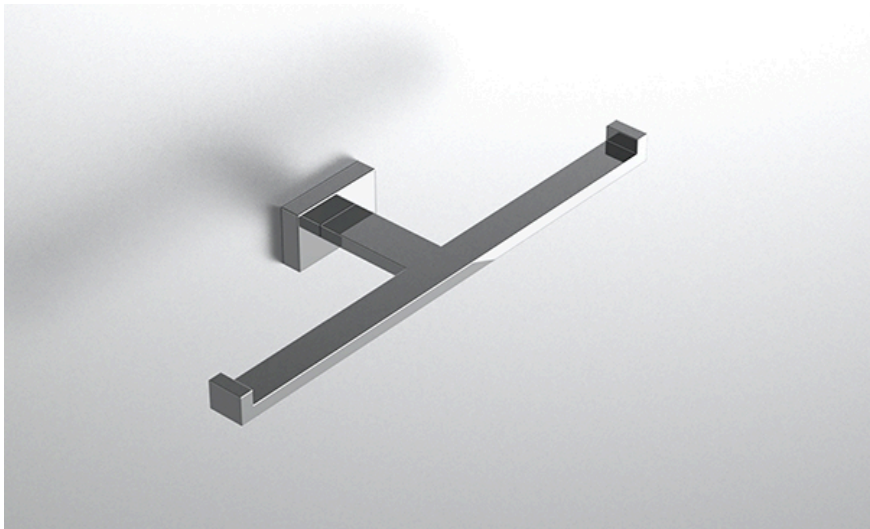

### FEATURES

- Premium 304 Grade Stainless Steel
- Solid Mount Construction
- Concealed Installation Hardware
- State of the art wall anchors included for installation on Dry wall or Tile

Dimensions in inches

FRONT

TOP

SIDE

NOTE: Dimensions subject to change without notice.