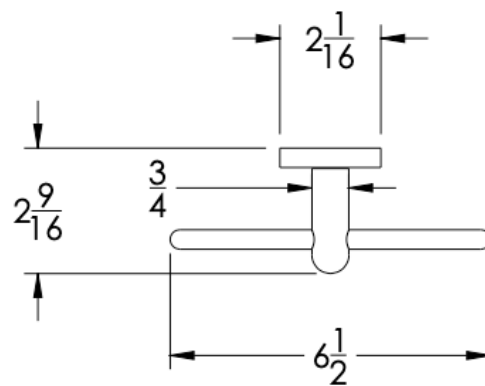

COLLECTION AIRE

TOWEL RING

Model	Product	Finishes Available
AIR-TWR1	Towel Ring	Multiple finishes available. Over 23 finishes to choose from.

FINISHES			
	Polished (-P)	Antique Copper (-ACOP)	Polished Gold (-PGLD)
	Brushed (-B)	Polished Brass (-PBRS)	Brushed Copper (-BCOP)
	Brushed Gold (-BGLD)	Matte White (-WHT)	Brushed Rose Gold (-BRGD)
	Matte Black (-BLK)	Brushed Modern Bronze (-BMBRZ)	Brushed Black (-BRBLK)
	Oil Rubbed Bronze (-ORB)	Glossy White (-GWHT)	Polished Black (-PBLK)
	Brushed Brass (-BBRS)	Polished Rose Gold (-PRGD)	Antique Nickel (-ANKL)
	Brushed Bronze (-BBRZ)	Unlacquered Brass (-UBRS)	Black Nickel (-NKBL)
	Antique Brass (-ABRS)	Polished Nickel (-PNKL)	

Dimensions in inches

FRONT

TOP

SIDE

NOTE: Dimensions subject to change without notice.