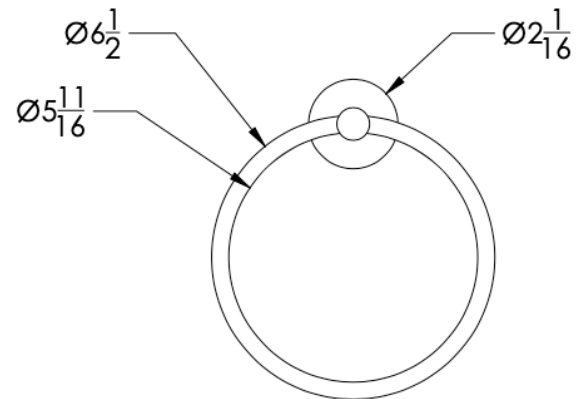

COLLECTION AIRE

TOWEL RING

Model	Product	Finishes Available
AIR-TWR1	Towel Ring	Multiple finishes available. Over 23 finishes to choose from.

FINISHES			
	Polished (-P)	Antique Copper (-ACOP)	Polished Gold (-PGLD)
	Brushed (-B)	Polished Brass (-PBRS)	Brushed Copper (-BCOP)
	Brushed Gold (-BGLD)	Matte White (-WHT)	Brushed Rose Gold (-BRGD)
	Matte Black (-BLK)	Brushed Modern Bronze (-BMBRZ)	Brushed Black (-BRBLK)
	Oil Rubbed Bronze (-ORB)	Glossy White (-GWHT)	Polished Black (-PBLK)
	Brushed Brass (-BBRS)	Polished Rose Gold (-PRGD)	Antique Nickel (-ANKL)
	Brushed Bronze (-BBRZ)	Unlacquered Brass (-UBRS)	Black Nickel (-NKBL)
	Antique Brass (-ABRS)	Polished Nickel (-PNKL)	

Dimensions in inches

FRONT

TOP

SIDE

NOTE: Dimensions subject to change without notice.