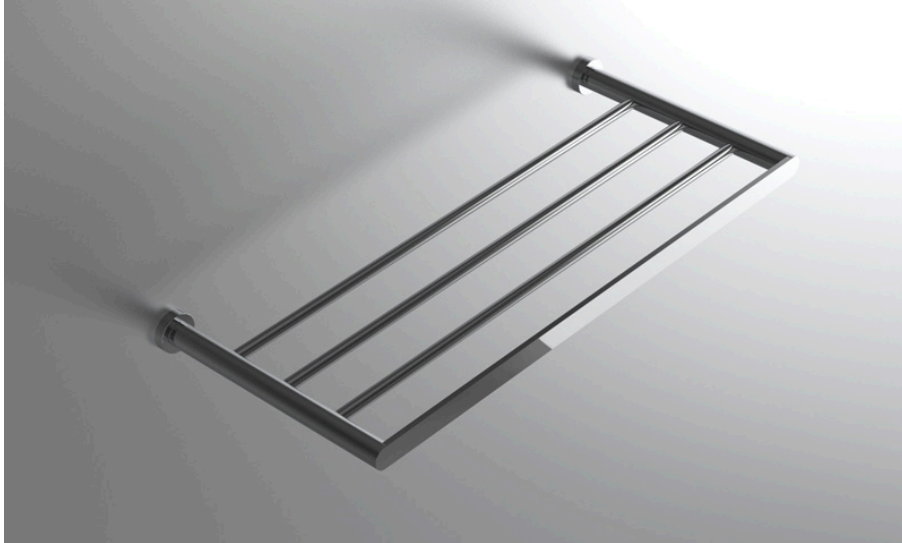

neelnox

LET
THERE
BE **DESIGN.**

FEATURES

- Premium 304 Grade Stainless Steel
- Solid Mount Construction
- Concealed Installation Hardware
- State of the art wall anchors included for installation on Dry wall or Tile

COLLECTION BEAUMONT

TOWEL RACK

Model	Product	Finishes Available
BEA-TRK24	Towel Rack	Multiple finishes available. Over 23 finishes to choose from.

FINISHES			
	Polished (-P)	Antique Copper (-ACOP)	Polished Gold (-PGLD)
	Brushed (-B)	Polished Brass (-PBRS)	Brushed Copper (-BCOP)
	Brushed Gold (-BGLD)	Matte White (-WHT)	Brushed Rose Gold (-BRGD)
	Matte Black (-BLK)	Brushed Modern Bronze (-BMBRZ)	Brushed Black (-BRBLK)
	Oil Rubbed Bronze (-ORB)	Glossy White (-GWHT)	Polished Black (-PBLK)
	Brushed Brass (-BBRS)	Polished Rose Gold (-PRGD)	Antique Nickel (-ANKL)
	Brushed Bronze (-BBRZ)	Unlacquered Brass (-UBRS)	Black Nickel (-NKBL)
	Antique Brass (-ABRS)	Polished Nickel (-PNKL)	

Dimensions in inches

FRONT

TOP

SIDE

NOTE: Dimensions subject to change without notice.