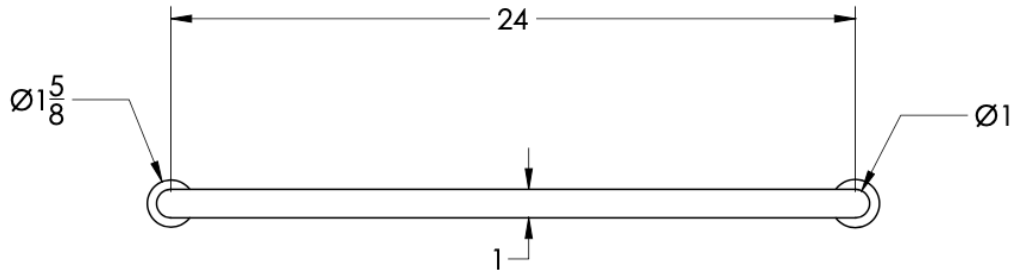

neelnox

LET
THERE
BE **DESIGN.**

FEATURES

- Premium 304 Grade Stainless Steel
- Solid Mount Construction
- Concealed Installation Hardware
- State of the art wall anchors included for installation on Dry wall or Tile

COLLECTION BEAUMONT

TOWEL RACK

Model	Product	Finishes Available
BEA-TRK24	Towel Rack	Multiple finishes available. Over 23 finishes to choose from.

FINISHES			
	Polished (-P)	Antique Copper (-ACOP)	Polished Gold (-PGLD)
	Brushed (-B)	Polished Brass (-PBRS)	Brushed Copper (-BCOP)
	Brushed Gold (-BGLD)	Matte White (-WHT)	Brushed Rose Gold (-BRGD)
	Matte Black (-BLK)	Brushed Modern Bronze (-BMBRZ)	Brushed Black (-BRBLK)
	Oil Rubbed Bronze (-ORB)	Glossy White (-GWHT)	Polished Black (-PBLK)
	Brushed Brass (-BBRS)	Polished Rose Gold (-PRGD)	Antique Nickel (-ANKL)
	Brushed Bronze (-BBRZ)	Unlacquered Brass (-UBRS)	Black Nickel (-NKBL)
	Antique Brass (-ABRS)	Polished Nickel (-PNKL)	

Dimensions in inches

FRONT

TOP

SIDE

NOTE: Dimensions subject to change without notice.