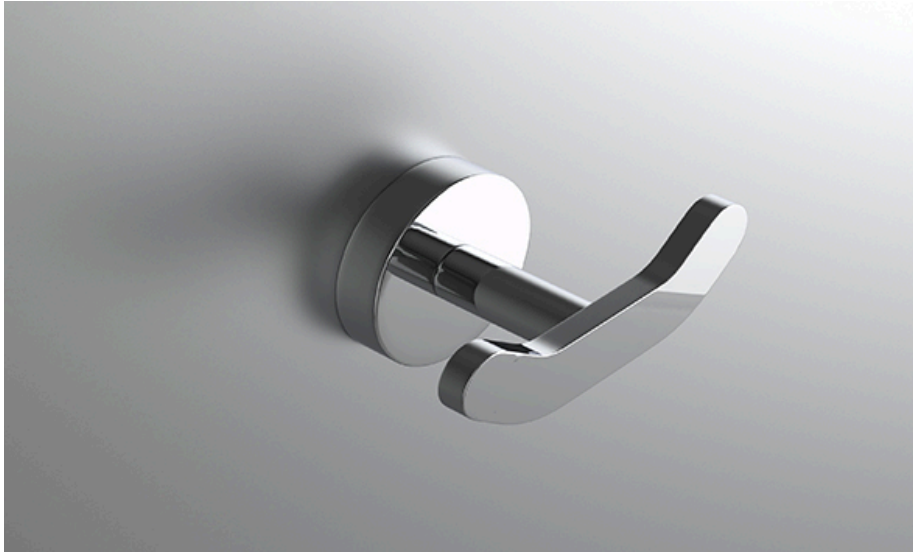

# neelnox

LET  
THERE  
BE **DESIGN.**

### FEATURES

- Premium 304 Grade Stainless Steel
- Solid Mount Construction
- Concealed Installation Hardware
- State of the art wall anchors included for installation on Dry wall or Tile