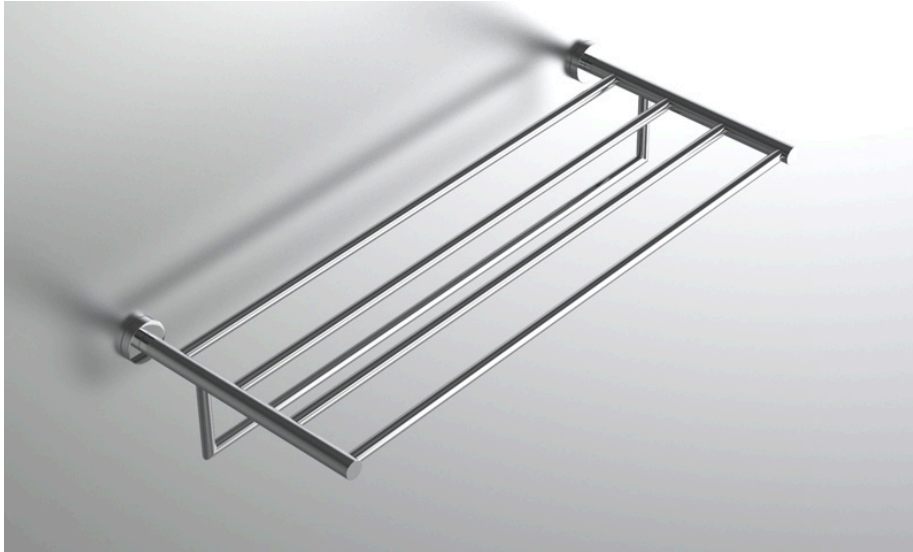

neelnox

LET
THERE
BE **DESIGN.**

FEATURES

- Premium 304 Grade Stainless Steel
- Solid Mount Construction
- Concealed Installation Hardware
- State of the art wall anchors included for installation on Dry wall or Tile

COLLECTION AVIATOR

TOWEL RACK WITH BAR

Model	Product	Finishes Available
AVI-TRKB24	Towel Rack With Bar	Multiple finishes available. Over 23 finishes to choose from.

FINISHES			
Polished (-P)	Antique Copper (-ACOP)	Polished Gold (-PGLD)	
Brushed (-B)	Polished Brass (-PBRS)	Brushed Copper (-BCOP)	
Brushed Gold (-BGLD)	Matte White (-WHT)	Brushed Rose Gold (-BRGD)	
Matte Black (-BLK)	Brushed Modern Bronze (-BMBRZ)	Brushed Black (-BRBLK)	
Oil Rubbed Bronze (-ORB)	Glossy White (-GWHT)	Polished Black (-PBLK)	
Brushed Brass (-BBRS)	Polished Rose Gold (-PRGD)	Antique Nickel (-ANKL)	
Brushed Bronze (-BBRZ)	Unlacquered Brass (-UBRS)	Black Nickel (-NKBL)	
Antique Brass (-ABRS)	Polished Nickel (-PNKL)		

Dimensions in inches

FRONT

TOP

SIDE

NOTE: Dimensions subject to change without notice.