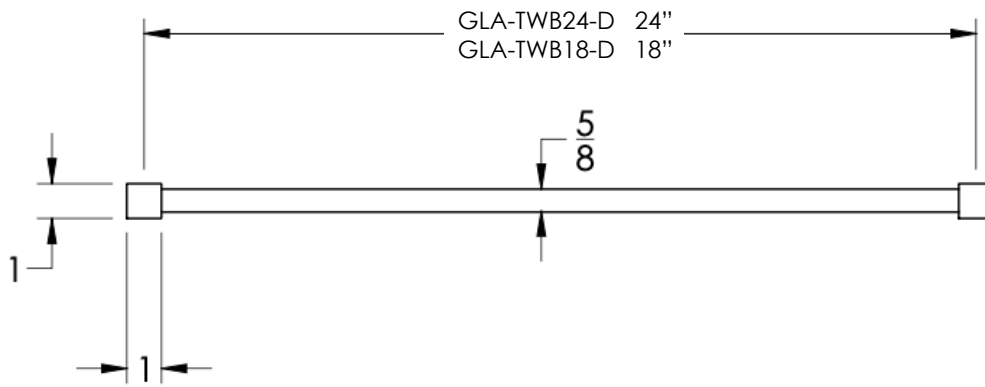

Dimensions in inches

FRONT