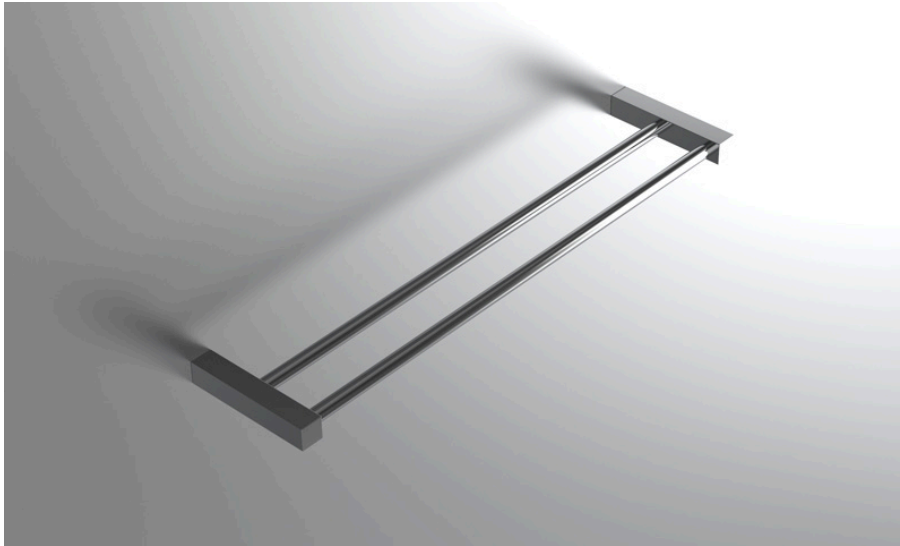

neelnox

LET
THERE
BE **DESIGN.**

FEATURES

- Premium 304 Grade Stainless Steel
- Solid Mount Construction
- Concealed Installation Hardware
- State of the gla wall anchors included for installation on Dry wall or Tile

COLLECTION GLACIER

TOWEL BAR

Model	Product	Finishes Available
GLA-TWB18-D	18" Towel Bar	Polished (-P)
GLA-TWB24-D	24" Towel Bar	Brushed (-B)
		Black (-BLK)
		White (-WHT)
		Oil Rubbed Bronze (-ORB)

Specified Model: _____