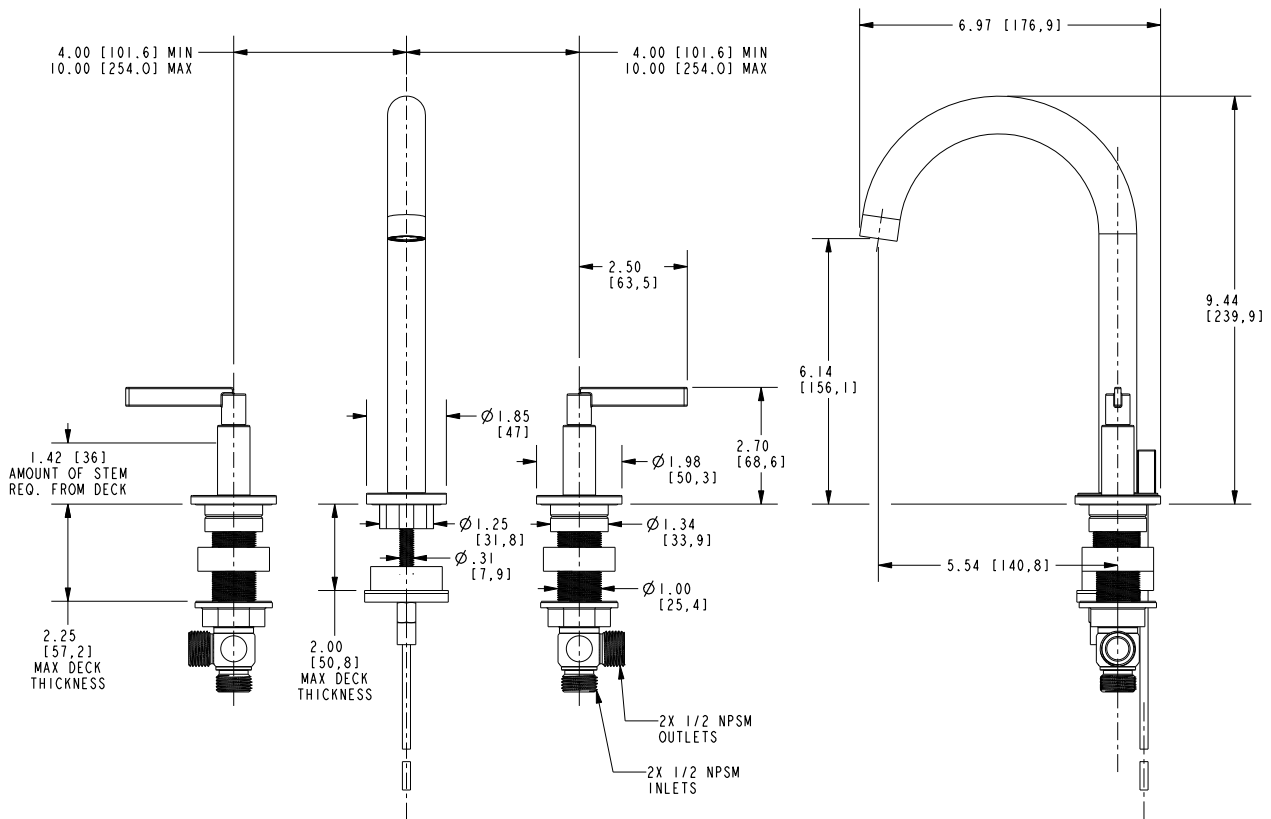

Features

- Solid brass construction
- Brass valve bodies
- Quarter-turn washerless ceramic disc valve cartridges
- Spout assembly with integral supply hoses
- Pop-up drain with tailpiece
- 6.14" (15.6 cm) spout height at outlet
- 5.54" (14.1 cm) spout reach (c-c)
- For 8" (20.3 cm) centers - Maximum 20" (50.8 cm)
- ADA Compliant
- 1.2 GPM (4.5 LPM) Max

The two-handle Widespread Lavatory Faucet shall be made of solid brass construction. Faucet shall incorporate a spout assembly with integral supply hoses and feature brass valve bodies with quarter-turn washerless ceramic disc valve cartridges. Faucet shall have a 1.2 gallon (4.5 liter) per minute maximum flow rate. Product shall be for 8" (20.3 cm) centers - Maximum 20" (50.8 cm). Product shall incorporate a 6.14" (15.6 cm) spout height at outlet and a 5.54" (14.1 cm) spout reach (c-c). Faucet shall include a pop-up drain with tailpiece and incorporate lever handles. Widespread Lavatory Faucet shall be Newport Brass Model 3400/____.

3400

PRODUCT DIMENSIONS *(Units are in inches)*

Product Dimensions are provided for reference only. For specific product installation guidelines, please reference the Installation Instructions of the product being installed.