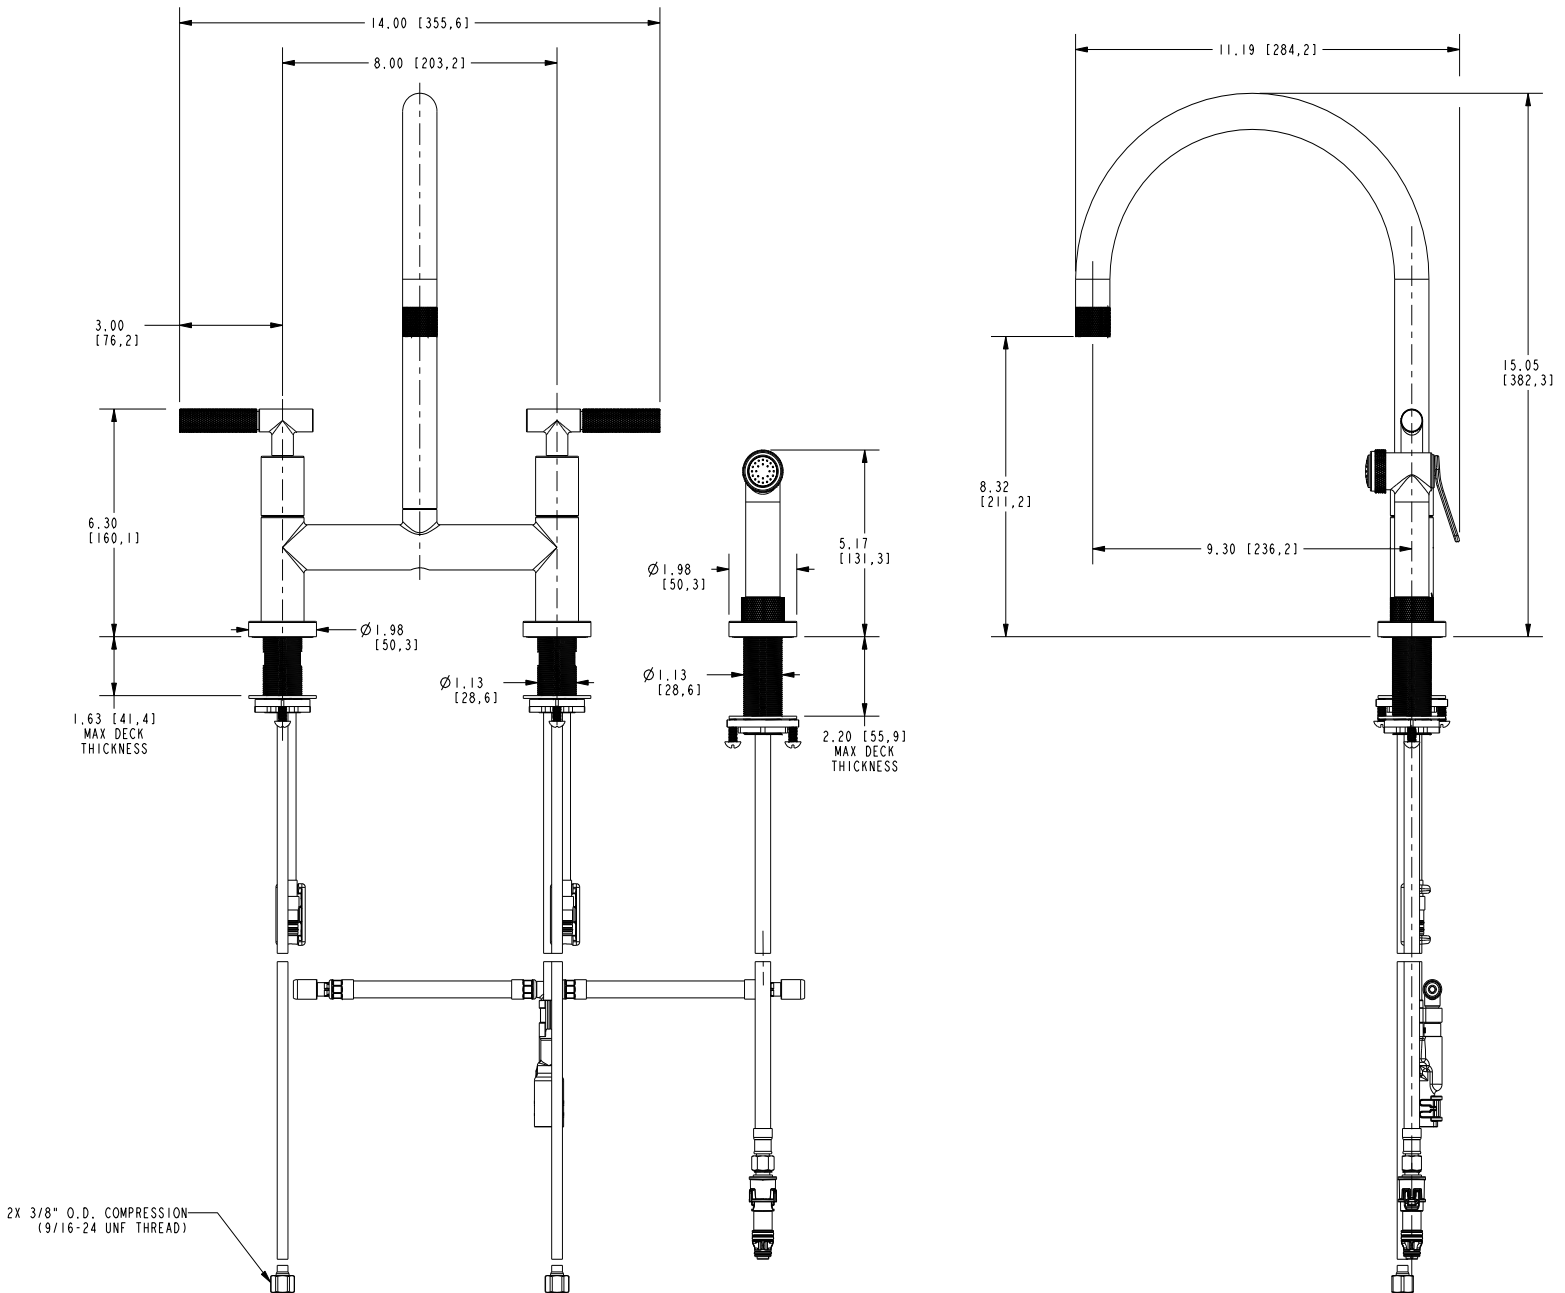

Features

- Solid brass construction
- Fully integrated brass valve bodies
- Quarter-turn washerless ceramic disc valve cartridges
- Swivel spout assembly
- Solid brass pull-out sidespray assembly
- 8.32" (21.1 cm) spout height at outlet
- 9.30" (23.6 cm) spout reach (c-c)
- For 8.00" (20.3 cm) centers
- ADA Complaint (Handles Only)
- 1.8 GPM (6.8 LPM) Max

Product Specification: Add size designator and "Color / Finish" suffix to Model number, below.

The Bridge Style Kitchen Faucet shall be made of solid brass construction. Faucet shall incorporate a swivel spout assembly with internal side-spray diverter assembly and feature fully integrated brass valve bodies with quarter-turn washerless ceramic disc valve cartridges. Faucet shall have a 1.8 gallons (6.8 liters) per minute maximum flow rate. Product shall be for 8.00" (20.3 cm) centers. Product shall incorporate a 8.32" (21.1 cm) spout height at outlet and a 9.30" (23.6 cm) spout reach (c-c). Faucet shall incorporate lever handles. Bridge-Style Kitchen Faucet with Sidespray shall be Newport Brass Model 3290-5413/____ .

3290-5413

PRODUCT DIMENSIONS *(Units are in inches)*

Product Dimensions are provided for reference only. For specific product installation guidelines, please reference the Installation Instructions of the product being installed.