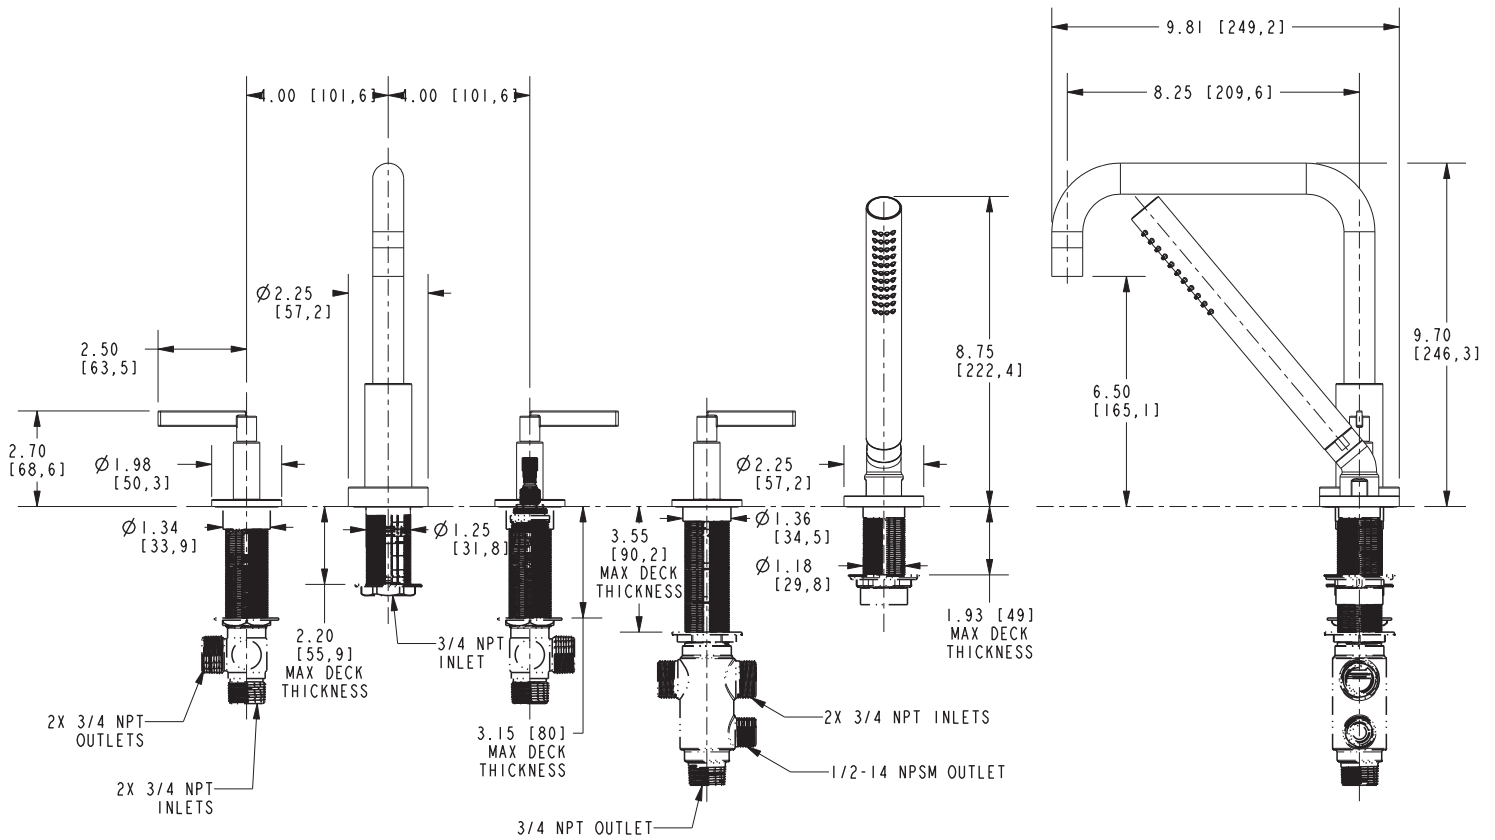

Features

- Solid brass construction
- 6.50" (16.5 cm) spout height at outlet
- 8.25" (21.0 cm) spout reach (c-c)
- Intended for use with Newport Brass rough valve kit (Required Accessory) which incorporates the following:
 - Brass valve bodies and quick-connect spout fitting
 - Quarter-turn washerless ceramic disc 3/4" valve cartridges
 - Diverter valve and hoses as needed for handshower
- ADA Compliant

Required Accessory

System Element	Deck Tub Valve
Description	3-Valve Assembly With Quick Connect Spout Adapter
Inlet/Outlet Size	3/4"
Part Number	1-698
Image	

Product Specification

The Roman Tub with Handshower Deck Trim shall be made of solid brass construction. Roman Tub with Handshower Deck Trim shall incorporate lever handles. Product shall incorporate a 6.50" (16.5 cm) spout height at outlet and a 8.25" (21.0 cm) spout reach (c-c). Product shall feature a solid brass handshower with a 1.8 gallons (6.7 liters) per minute maximum flow rate. Rough valve kit shall incorporate brass valve bodies with quarter-turn washerless ceramic disc 3/4" valve cartridges, a spout nipple and a diverter valve with hoses as needed for handshower. Roman Tub with Handshower Deck Trim shall be Newport Brass Model 3-3327/ ____ and Newport Brass rough valve kit shall be 1-698.

3-3327

Product Dimensions are provided for reference only. For specific product installation guidelines, please reference the Installation Instructions of the product being installed.

Tolmin Roman with Handshower Deck Trim 3-3327