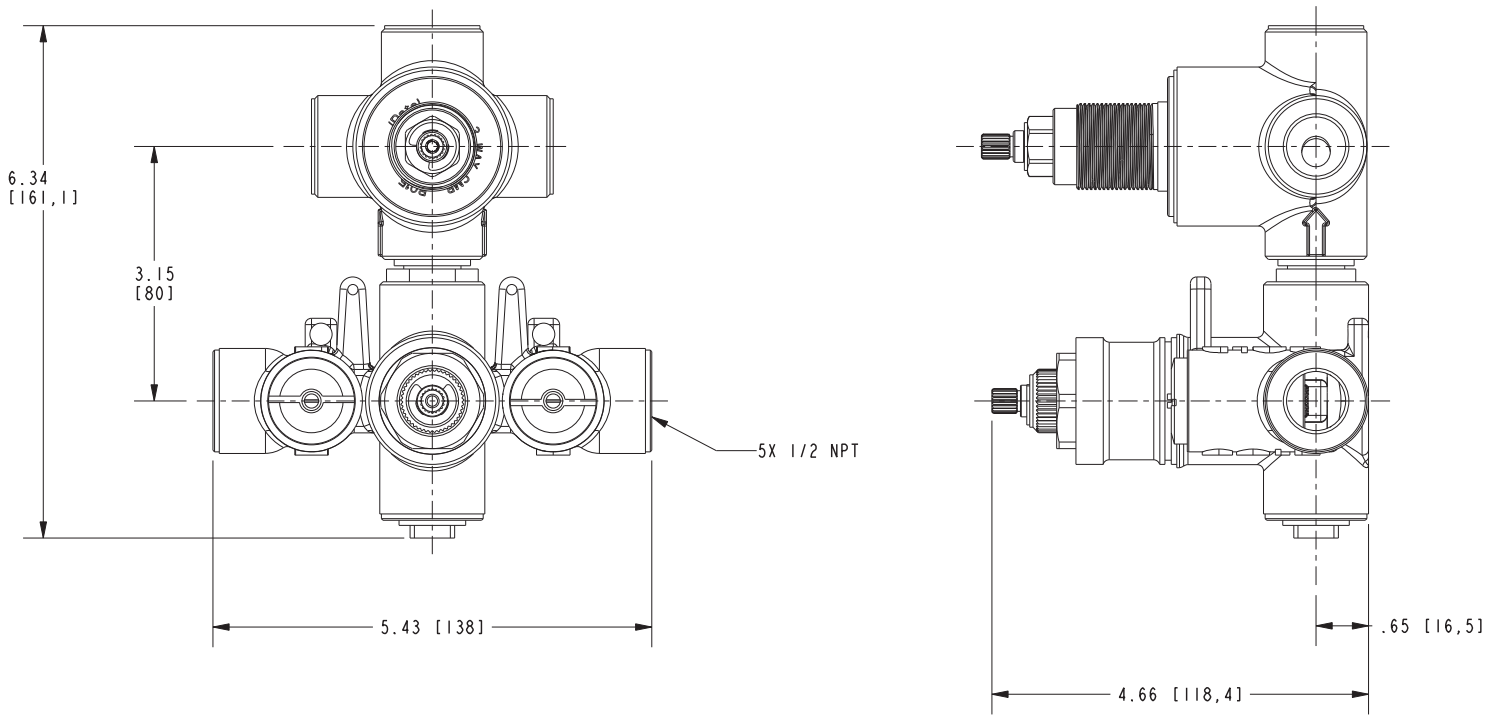

SHOWER VALVE

Features

1/2" Thermostatic Valve For Shower Installations

1-743

- Solid brass construction
- Provides anti-scald protection and temperature regulation
- Integrated transfer valve allowing shared functions on ports 1 & 2
- High-temperature safety stop ensures water temperature maximum is 100° F (37.7 C)°
- Built in check valves with service stops
- 1/2" NPT female thread (inlet and outlet) valve body
- Mounting tabs located on rough-in for secure installation option
- 3 way diverter configuration
- 7.75 gpm (gallons per minute) flow rate (@ 45 psi)
- Requires Newport Brass LuxTherm® Trim (many options available, sold-separately)

- 10B: Oil Rubbed Bronze
- 15: Polished Nickel
- 15S: Satin Nickel - PVD
- 26: Polished Chrome
- Other: Refer to the Newport Brass catalog for additional color/finish options.

Specified Model

Model	Description	Colors Finishes
1-743	1/2" Thermostat Valve For Shower Installations	<input type="checkbox"/> 10B <input type="checkbox"/> 15 <input type="checkbox"/> 15S <input type="checkbox"/> 26 <input type="checkbox"/> Other

Product Specification Add "Color / Finish" suffix to Model number, below.

The Thermostat Valve for shower installations shall be made of solid brass construction. Valve shall provide anti-scald protection ensuring water temperature maximum is 100° F (37.7 C)° Valve shall have a maximum flow rate of 7.75 gpm (gallons per minute) @ 45 psi. Valve inlets shall include integral stops and incorporate 1/2" NPT female thread for inlets and outlet. Valve shall incorporate mounting tabs along the back surface. Valve shall have a maximum flow rate of 7.75 gpm (gallons per minute) @ 45 psi. Thermostat Valve for shower installations shall be Newport Brass Model 1-743.

1-743

PRODUCT DIMENSIONS *(Units are in inches)*

Shower Valve 1-743