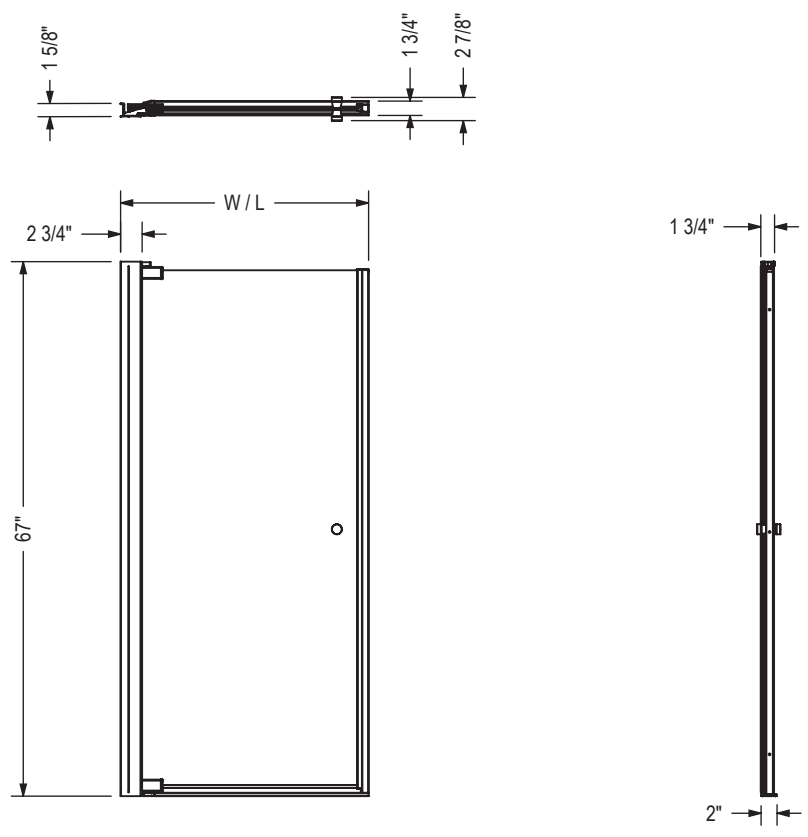

STANDARD

Code	Description	H	W / L
105420/105419	Madono / Insight 24-1/2" - 26-1/2"	67"	24-1/2" - 26-1/2"
105416/105316	Madono / Insight 28-1/2" - 30-1/2"	67"	28-1/2" - 30-1/2"
105417/105317	Madono / Insight 31-1/2" - 33-1/2"	67"	31-1/2" - 33-1/2"
105418/105318	Madono / Insight 34-1/2" - 36-1/2"	67"	34-1/2" - 36-1/2"

All dimensions are approximate. Structure measurements must be verified against the unit to ensure proper fit.