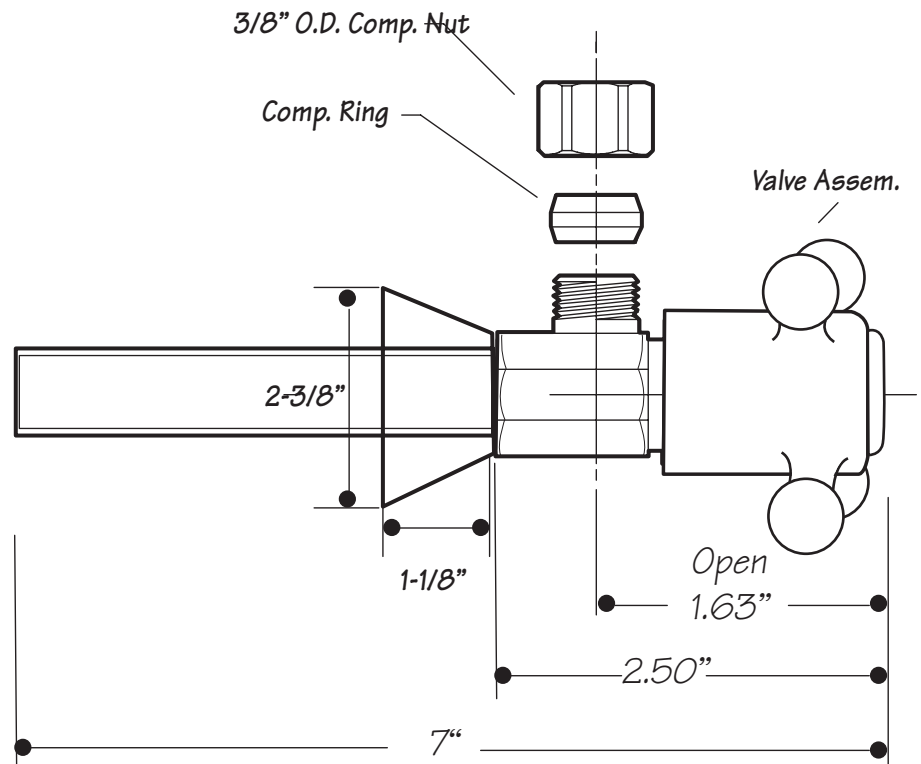

INSTALLATION DIMENSIONS

his model offers you the following features & benefits:

- 5/8" I.D. slips over 1/2" copper tube for sweat connection
- 3/8" O.D. Outlet Compression
- 1/4 Turn ceramic cartridge
- Available in 10 finishes
 - CPB - Polished Chrome
 - PN - Polished Nickel
 - BRN - Brushed Nickel
 - EB - English Bronze
 - ORB - Oil Rubbed Bronze
 - PVD - Polished Brass
 - SB - Satin Brass
 - TB - Tuscan Brass
 - VB - Venetian Bronze*
 - PVDDBB - Brushed Bronze