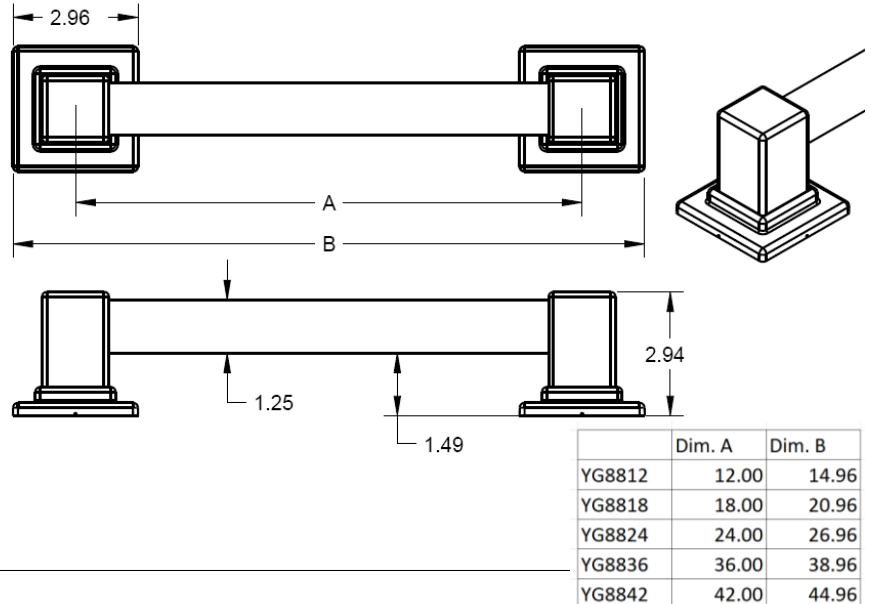

90 Degree[®] Technical Specification

Grab Bar

YG8812/YG8818/YG8824/YG8836/YG8842

Stock Numbers:

- **YG8812CH** – 12” Grab Bar
Chrome Finish
- **YG8818CH** – 18” Grab Bar
Chrome Finish
- **YG8824CH** – 24” Grab Bar
Chrome Finish
- **YG8836CH** – 36” Grab Bar
Chrome Finish
- **YG8842CH** – 42” Grab Bar
Chrome Finish
- **YG8812BN** – 12” Grab Bar
Brushed Nickel Finish
- **YG8818BN** – 18” Grab Bar
Brushed Nickel Finish
- **YG8824BN** – 24” Grab Bar
Brushed Nickel Finish
- **YG8836BN** – 36” Grab Bar
Brushed Nickel Finish
- **YG8842BN** – 42” Grab Bar
Brushed Nickel Finish
- **YG8812BL** – 12” Grab Bar
Matte Black Finish
- **YG8818BL** – 18” Grab Bar
Matte Black Finish
- **YG8824BL** – 24” Grab Bar
Matte Black Finish
- **YG8836BL** – 36” Grab Bar
Matte Black Finish
- **YG8842BL** – 42” Grab Bar
Matte Black Finish

Materials:

Grab Bar posts and bars are constructed of stainless steel.

MOEN[®]

Dimensions:

Installation Instructions:

Please refer to product instructions for installation steps.

Cleaning Instructions:

To preserve the fine finish of this product, clean only with a soft damp cloth. Dry well. Do not use commercial or abrasive cleaners.