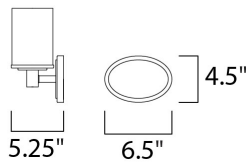

MEASUREMENTS

DIMENSION : 29" W x 9.5" H x 5.25" Ext
 BACK PLATE : 6.5" W x 4.5" H
 HANGING WEIGHT : 8.47 lb

LAMPING

INPUT VOLTAGE : 120V
 LUMENS : 4,600 Rated
 BULB : 4 x 60W Incandescent E26 Medium , 240W Total
 BULB INCLUDED : (Not Included)
 DIMMABLE : Yes