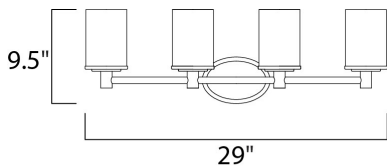

MEASUREMENTS

DIMENSION : 29" W x 9.5" H x 5.25" Ext
 BACK PLATE : 6.5" W x 4.5" H
 HANGING WEIGHT : 8.47 lb

LAMPING

INPUT VOLTAGE : 120V
 LUMENS : 4,600 Rated
 BULB : 4 x 60W Incandescent E26 Medium , 240W Total
 BULB INCLUDED : (Not Included)
 DIMMABLE : Yes