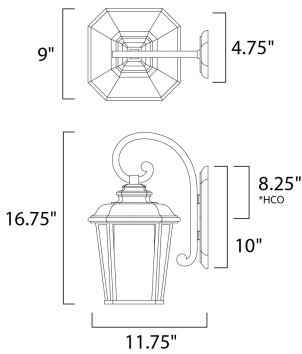

PRODUCT DESCRIPTION

MEASUREMENTS

DIMENSION : 9" W x 16.75" H x 11.75" Ext
BACK PLATE : 4.75" W x 10" H x 8.25" HCO
HANGING WEIGHT : 5.52 lb

LAMPING

INPUT VOLTAGE : 120V
LUMENS : 1,100 Rated
BULB : 1 x 12W LED E26 Medium , 12W Total
BULB INCLUDED : (Included)
DIMMABLE : Triac CL
CRI : 90+ CRI
COLOR_TEMP : 3000K

FINISHES OPTION

Black Oxide

GLASS

Weathered Frost WF

MATERIAL

Die Cast Aluminum

RATINGS

cETLus
Wet Location
JA8 Bulb In

ADDITIONAL

INCANDESCENT WATTS:
RATED LIFE 25000 Hours
OPERATING TEMPERATURE:
-20°C (-4°F), 40°C (104°F)

Always consult a qualified electrician before installing any lighting product.