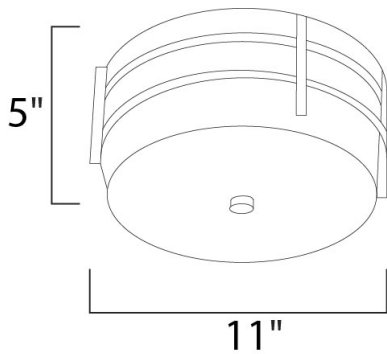

PRODUCT DESCRIPTION

MEASUREMENTS

DIMENSION : 11" L x 11" W x 5" H
 HANGING WEIGHT : 4.07 lb

LAMPING

INPUT VOLTAGE : 120V
 LUMENS : 910 Rated
 BULB : 2 x 9W LED E26 Medium , 18W Total
 BULB INCLUDED : (Included)
 DIMMABLE : Triac CL
 CRI : 90+ CRI
 COLOR_TEMP : 3000K