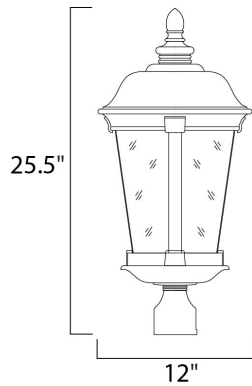

MEASUREMENTS

DIMENSION : 12" L x 12" W x 25.5" H
 HANGING WEIGHT : 15.87 lb

LAMPING

INPUT VOLTAGE : 120V
 LUMENS : 2,016 Rated
 BULB : 3 x 60W Incandescent E12 Candelabra , 180W Total
 BULB INCLUDED : (Not Included)
 DIMMABLE : Yes