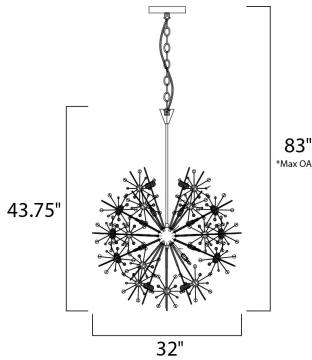

**PRODUCT DESCRIPTION**

Spectacular display of Beveled Crystal beads of various sizes which are mounted on sculptures Polished Chrome metal formations which will sure to be the focal point of your room. The high power Xenon bulbs add sparkle to the crystal while producing a natural white light.

\*max overall height

**MEASUREMENTS**

- DIMENSION : 32" L x 32" W x 43.75" H
- MAX OAH : 83" OAH
- HANGING WEIGHT : 46.2 lb

**LAMPING**

- INPUT VOLTAGE : 120V
- LUMENS : 0 Rated
- BULB : 18 x 40W Xenon G9 , 720W Total
- BULB INCLUDED : (Included)
- DIMMABLE : Yes