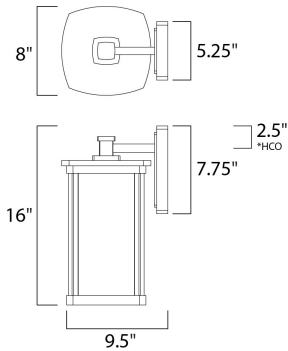

PRODUCT DESCRIPTION

The craftsman inspired Bungalow outdoor cast aluminum collection is finished in Bronze. The exterior Seedy glass adds texture while the interior Wilshire glass adds warmth. Bungalow is also available with energy-efficient fluorescent light in the Bungalow EE collection.

MEASUREMENTS

- DIMENSION : 8" W x 16" H x 9.5" Ext
- BACK PLATE : 5.25" W x 7.75" H x 2.5" HCO
- HANGING WEIGHT : 10.74 lb

LAMPING

- INPUT VOLTAGE : 120V
- LUMENS : 1,150 Rated
- BULB : 1 x 60W Incandescent E26 Medium , 60W Total
- BULB INCLUDED : (Not Included)
- DIMMABLE : Yes

FINISHES OPTION

Bronze

GLASS

Seedy and Wilshire CDWS

MATERIAL

Aluminum + Glass

RATINGS

cETLus
Wet Location

ADDITIONAL

INSTALL UP/DOWN: Up
RATED LIFE 2500 Hours
OPERATING TEMPERATURE:
-20°C (-4°F), 40°C (104°F)

Always consult a qualified electrician before installing any lighting product.