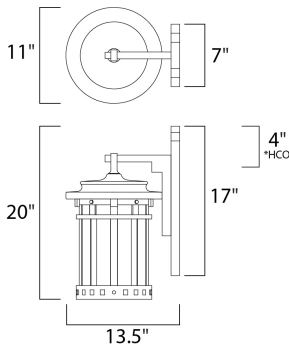

PRODUCT DESCRIPTION

Santa Barbara Cast is a transitional style collection from Maxim Lighting International in Sienna finish with Seedy glass.

MEASUREMENTS

DIMENSION : 11" W x 20" H x 13.5" Ext
BACK PLATE : 7" W x 17" H x 4" HCO
HANGING WEIGHT : 10.12 lb

LAMPING

INPUT VOLTAGE : 120V
LUMENS : 2,016 Rated
BULB : 3 x 40W Incandescent E12 Candelabra , 120W Total
BULB INCLUDED : (Not Included)
DIMMABLE : Yes

FINISHES OPTION

Sienna

GLASS

Seedy CD

MATERIAL

Die Cast Aluminum

RATINGS

cETLus
Wet Location

ADDITIONAL

RATED LIFE 1500 Hours
OPERATING TEMPERATURE:
-20°C (-4°F), 40°C (104°F)

Always consult a qualified electrician before installing any lighting product.