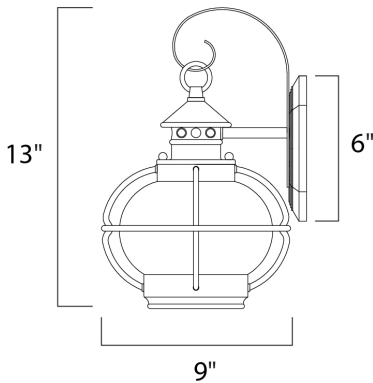

**PRODUCT DESCRIPTION**

Portsmouth is a traditional, early American style collection from Maxim Lighting International in Oil Rubbed Bronze finish with Seedy glass.

**MEASUREMENTS**

DIMENSION : 8" W x 13" H x 9" Ext  
 BACK PLATE : 6" W x 6" H x 6" HCO  
 HANGING WEIGHT : 1.21 lb