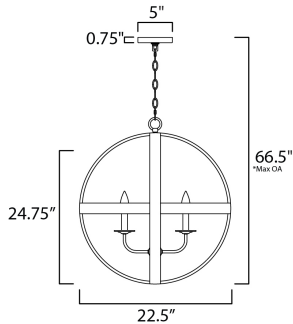

*max overall height

MEASUREMENTS

- DIMENSION : 22.5" L x 22.5" W x 24.75" H
- MAX OAH : 66.5" OAH
- CANOPY : 5" W x 0.75" H x 5" L
- HANGING WEIGHT : 16.5 lb

LAMPING

- INPUT VOLTAGE : 120V
- BULB : 4 x 60W Incandescent E12 Candelabra , 240W Total
- BULB INCLUDED : (Not Included)
- DIMMABLE : Yes

FINISHES OPTION

-  Antique Pecan / Black
-  Barn Wood / Black

MATERIAL

Steel

RATINGS

cULus
Dry Location

ADDITIONAL

ADJUSTABLE
SLOPE: 90
RATED LIFE NA Hours
OPERATING TEMPERATURE:
-20°C (-4°F), 40°C (104°F)