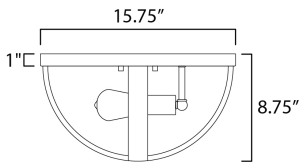

**MEASUREMENTS**

DIMENSION : 15.75" L x 15.75" W x 8.75" H  
 CANOPY : 15.75" W x 1" H x 15.75" L  
 HANGING WEIGHT : 6.16 lb

**LAMPING**

INPUT VOLTAGE : 120V  
 BULB : 2 x 60W Incandescent E26 Medium , 120W Total  
 BULB INCLUDED : (Not Included)  
 DIMMABLE : Yes